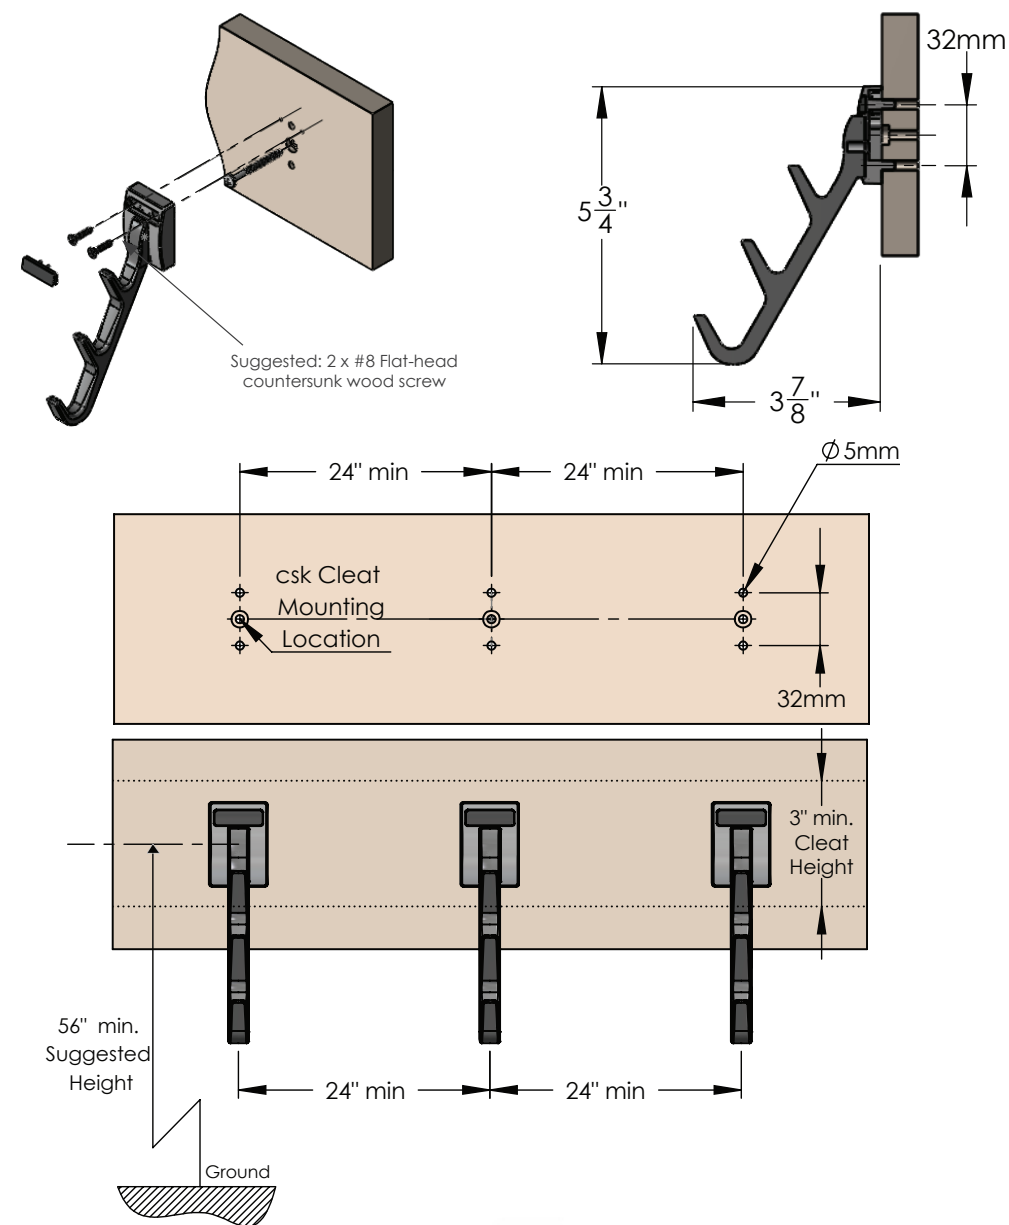

ELITE
waterfall hook

300.3194.xxx

FEATURES

Accessorize your closet like a high end boutique with the addition of the Elite Waterfall Hook

- Optimize Space - each hook holds three coat hangers, allowing you to easily piece together an outfit

- Helps utilize the "dead" space under windows, behind doors and on angled walls

DIMENSIONS

SPECS

WATERFALL HOOK

300.3194.^(FINISH)xxx

BLACK COVER CAP

300.3199.blk

OPTIONS