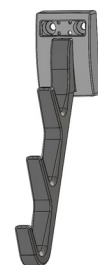

ELITE
waterfall hook

300.3194.xxx

FEATURES

Accessorize your closet like a high end boutique with the addition of the Elite Waterfall Hook

- Optimize Space - each hook holds three coat hangers, allowing you to easily piece together an outfit

- Helps utilize the "dead" space under windows, behind doors and on angled walls

DIMENSIONS

SPECS

WATERFALL HOOK

300.3194.^(FINISH)xxx

BLACK COVER CAP

300.3199.blk

OPTIONS