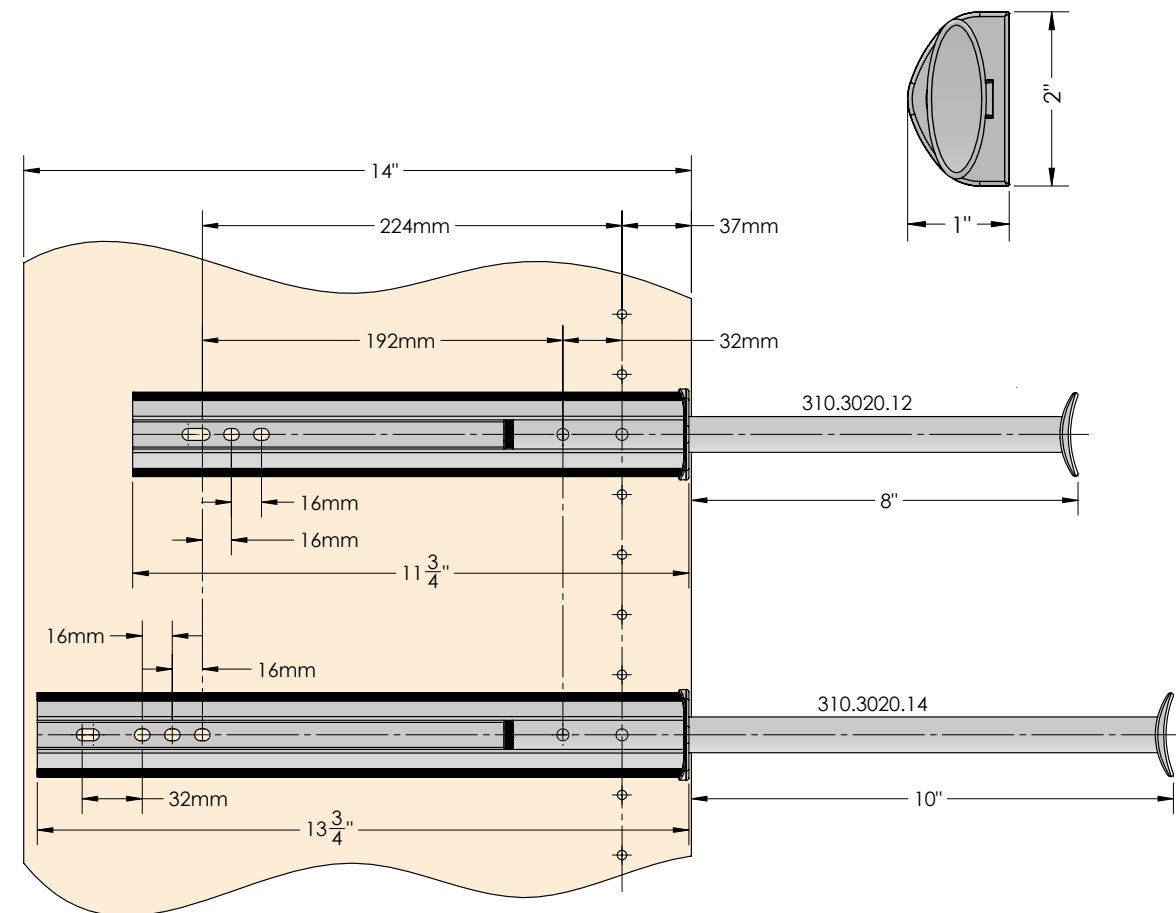

ELITE
valet rack

310.3020.xx.xxx

FEATURES

Perfect assistant for clothes hangers and hanging garment bags

- 30 lbs weight capacity

- All mounting hardware is included and concealed when installed

DIMENSIONS

SPECS

FLEXIBLE INSTALLATION
Conveniently install on either the left or right side of a panel.

310.3020.^(LENGTH)xx.^(FINISH)xxx

LENGTH:

FINISH:

OPTIONS

310.3020.14.MAL

FINISHED PRODUCT