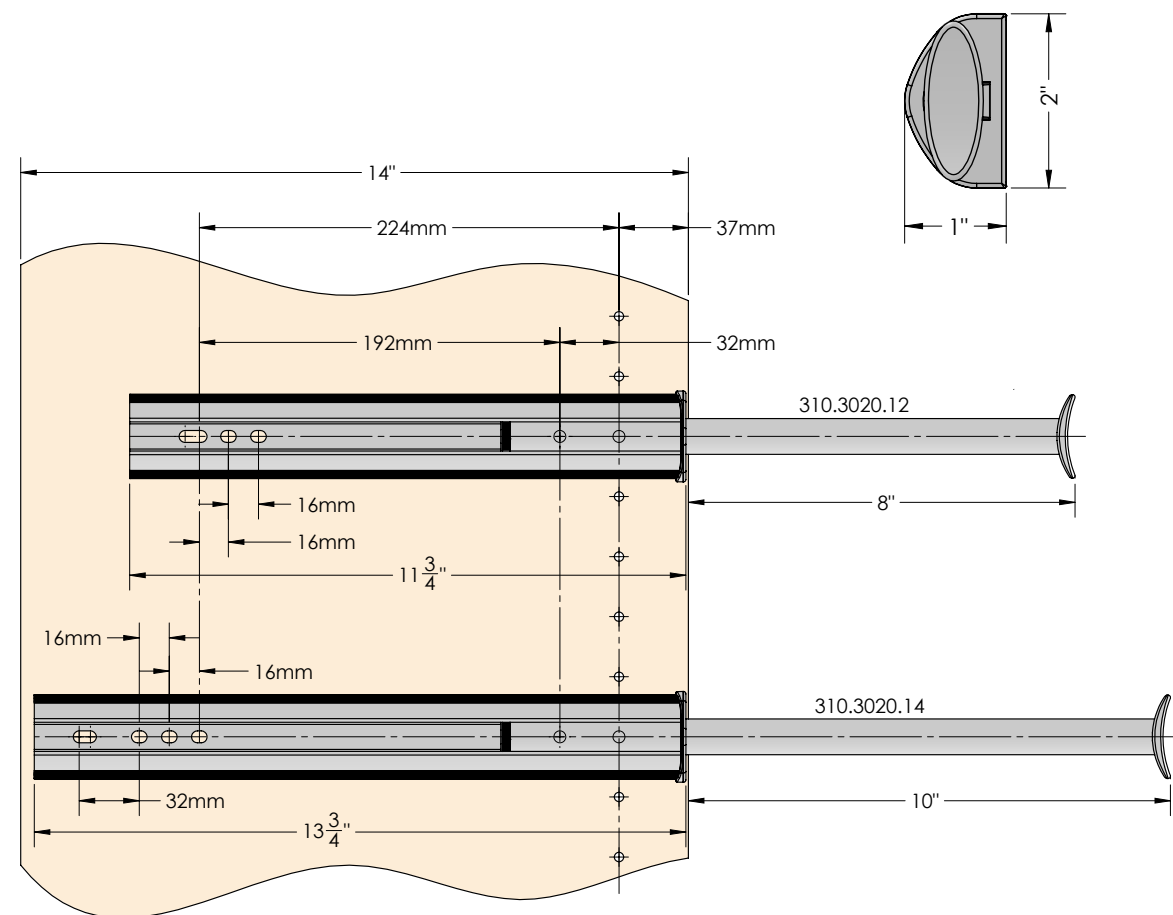

ELITE
valet rack

310.3020.xx.xxx

FEATURES

Perfect assistant for clothes hangers and hanging garment bags

- 30 lbs weight capacity

- All mounting hardware is included and concealed when installed

DIMENSIONS

SPECS

FLEXIBLE INSTALLATION
Conveniently install on either the left or right side of a panel.

310.3020.^(LENGTH)xx.^(FINISH)xxx

LENGTH:

FINISH:

OPTIONS

310.3020.14.MAL

FINISHED PRODUCT