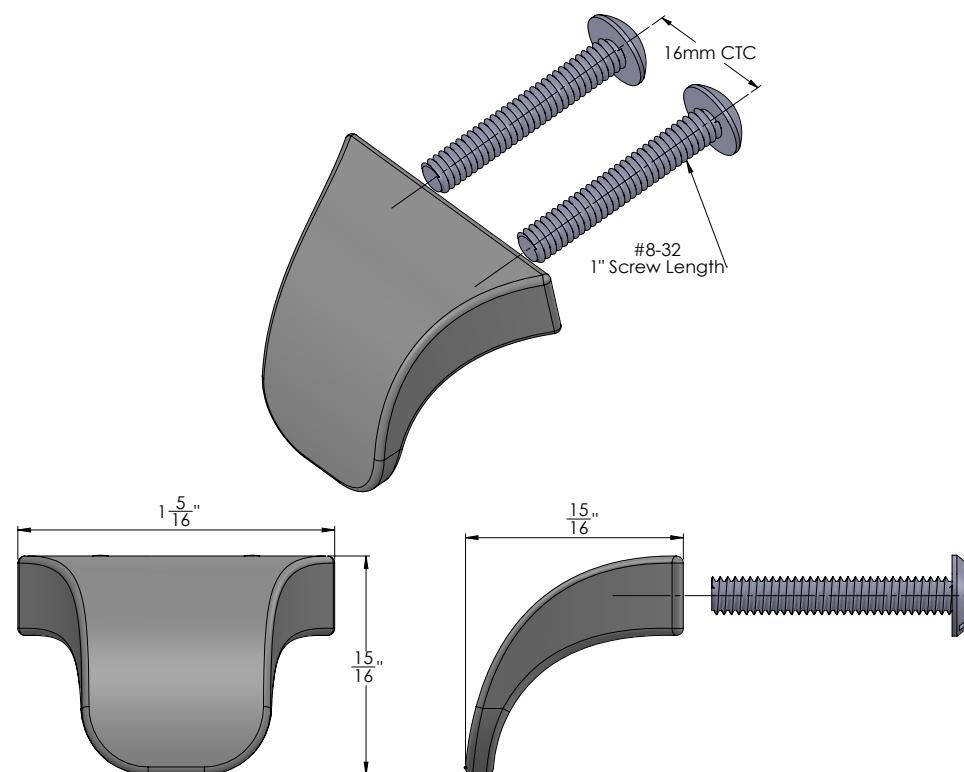

**ELITE**  
dropped pull

310.3213.016.xxx

**FEATURES**

The curved design of this pull adds interest and increases ergonomic function

- Available in five finishes to coordinate perfectly with other TAG Hardware accessories

- Mix into designs with the ELITE dropped handle (310.3213.128) for a unique transitional look

**DIMENSIONS**

**SPECS**

310.3213.016.<sup>(FINISH)</sup>xxx

**FINISH:**

**OPTIONS**

**FINISHED PRODUCT**

310.3213.016.MAL