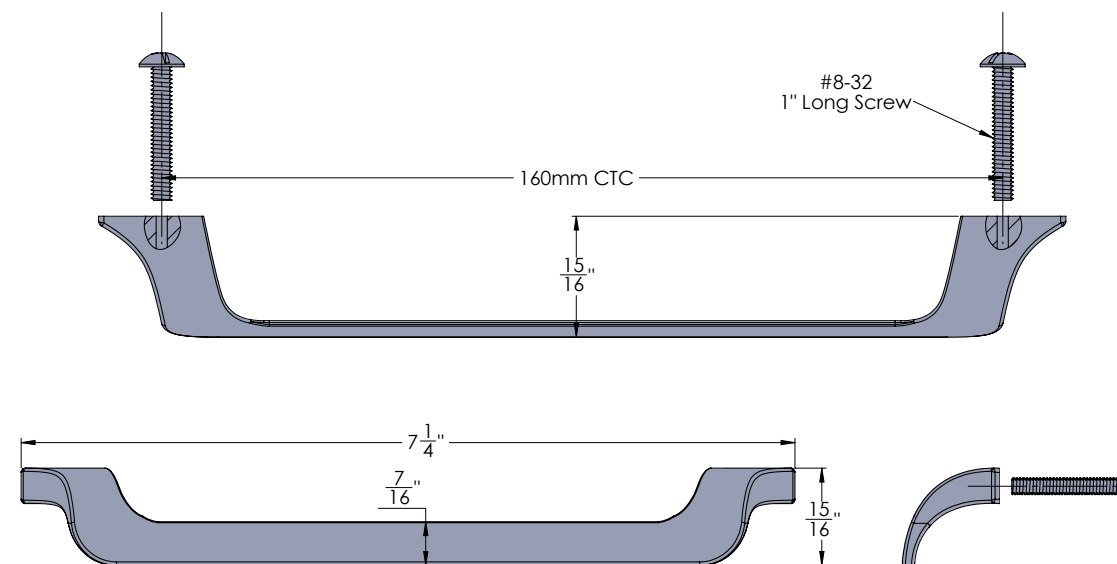

ELITE
dropped handle

300.3213.160.xxx

FEATURES

The transitional design of the ELITE Dropped Handle makes it a great addition to traditional and modern spaces

- Coordinated in style, finish and quality

- Mix into designs with the ELITE dropped pull (310.3213.016) for a unique transitional look

DIMENSIONS

SPECS

300.3213.160.^(FINISH)xxx

OPTIONS

300.3213.160.MAL

FINISHED PRODUCT