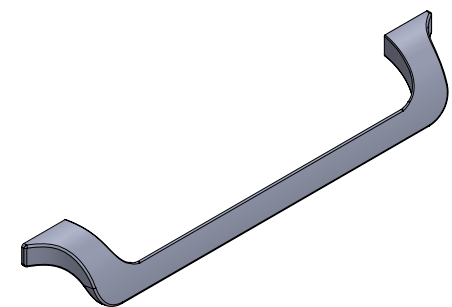

ELITE
dropped handle

310.3213.160.xxx

FEATURES

The transitional design of the ELITE Dropped Handle makes it a great addition to traditional and modern spaces

- Coordinated in style, finish and quality

- Mix into designs with the ELITE dropped pull (310.3213.016) for a unique transitional look

DIMENSIONS

SPECS

310.3213.160.^(FINISH)XXX

FINISH:

- CR POLISHED CHROME
- MAL MATTE ALUMINUM
- MNL MATTE NICKEL
- MG MATTE GOLD
- ORB OIL RUBBED BRONZE

OPTIONS

FINISHED PRODUCT

310.3213.160.MAL