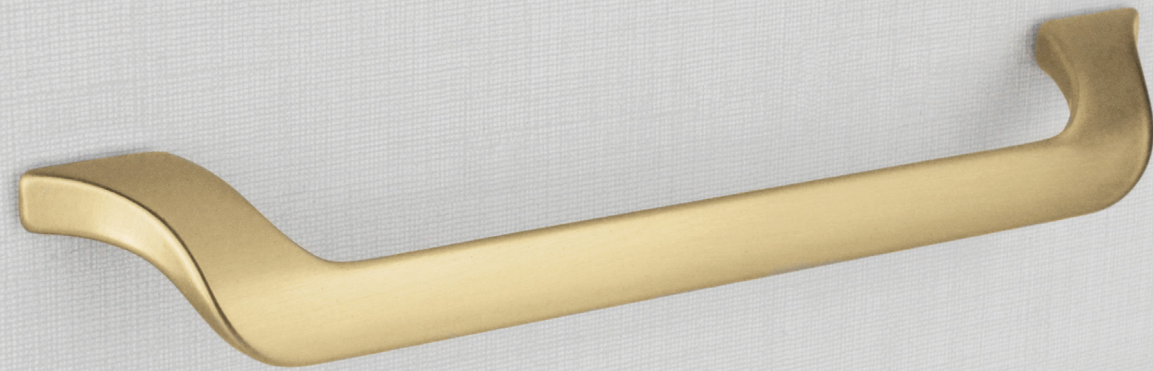

ELITE
dropped handle

310.3213.160.xxx

FEATURES

The transitional design of the ELITE Dropped Handle makes it a great addition to traditional and modern spaces

- Coordinated in style, finish and quality

- Mix into designs with the ELITE dropped pull (310.3213.016) for a unique transitional look

DIMENSIONS

SPECS

310.3213.160.^(FINISH)XXX

FINISH:

- CR POLISHED CHROME
- MAL MATTE ALUMINUM
- MNL MATTE NICKEL
- MG MATTE GOLD
- ORB OIL RUBBED BRONZE

OPTIONS

FINISHED PRODUCT

310.3213.160.MAL