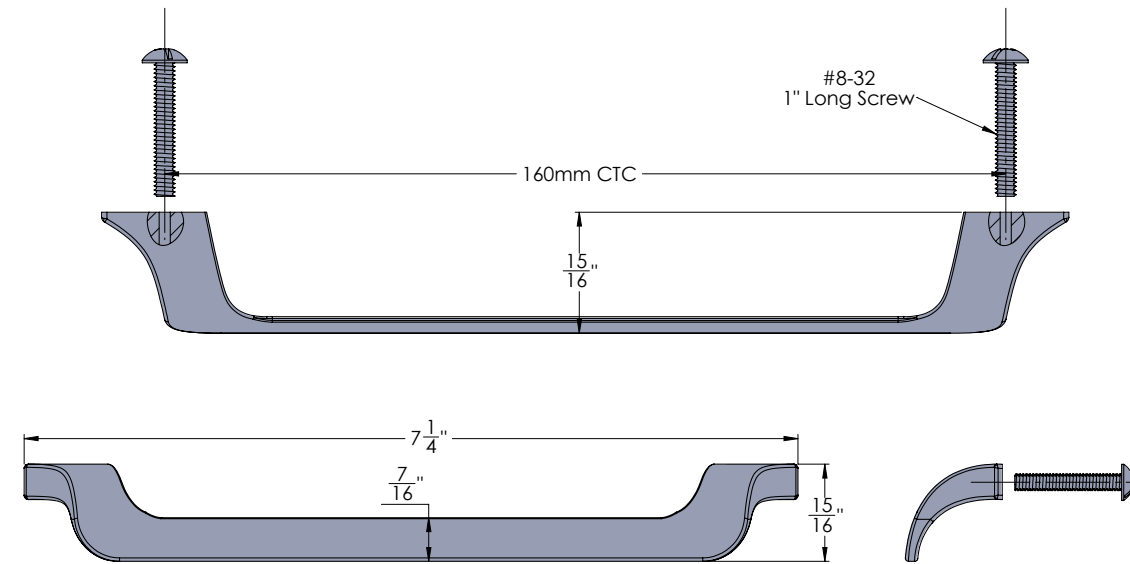

ELITE
dropped handle

310.3213.160.xxx

FEATURES

The transitional design of the ELITE Dropped Handle makes it a great addition to traditional and modern spaces

- Coordinated in style, finish and quality

- Mix into designs with the ELITE dropped pull (310.3213.016) for a unique transitional look

DIMENSIONS

SPECS

310.3213.160.^(FINISH)XXX

FINISH:

- CR POLISHED CHROME
- MAL MATTE ALUMINUM
- MNL MATTE NICKEL
- MG MATTE GOLD
- ORB OIL RUBBED BRONZE

OPTIONS

FINISHED PRODUCT

310.3213.160.MAL