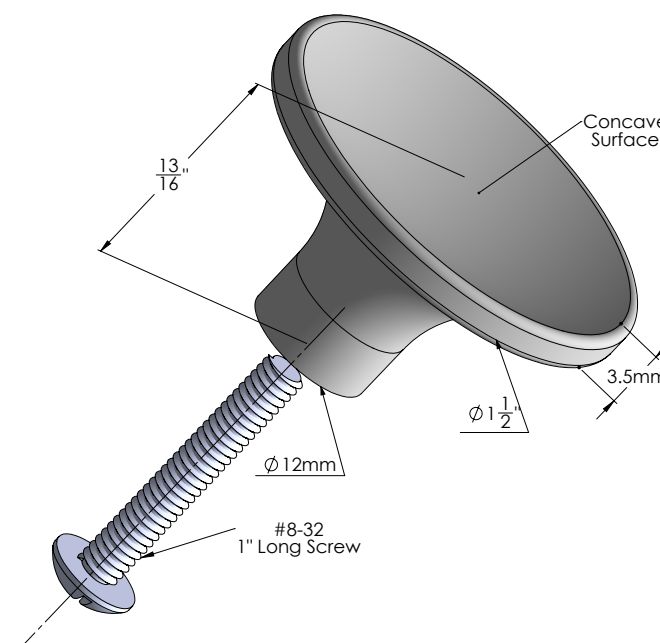

ELITE
dished knob

310.3212.000.xxx

FEATURES

A sleek and simple design that works well in various spaces

The Dished design adds to the ergonomic features of this knob

Coordinated in style, finish and quality

DIMENSIONS

SPECS

310.3212.000.xxx (FINISH)

FINISH:

OPTIONS

FINISHED PRODUCT

310.3212.000.MAL