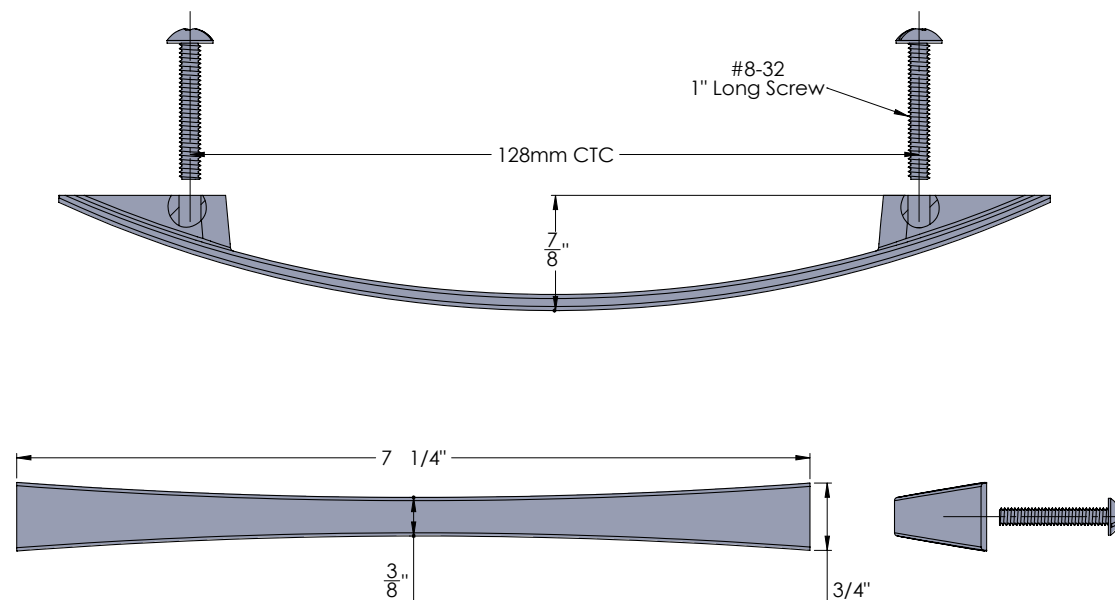

ELITE
bow handle

310.3214.128.xxx

FEATURES

The ELITE Bow Handle offers a versatile design that works well in traditional and modern spaces

- Great for drawers and cabinets, the Bow Handle can be installed vertically or horizontally

- Coordinated in style, finish and quality

DIMENSIONS

SPECS

310.3214.128.^(FINISH)xxx

- FINISH:**
- CR: POLISHED CHROME
 - MAL: MATTE ALUMINUM
 - MNL: MATTE NICKEL
 - SG: SLATE
 - MG: MATTE GOLD
 - ORB: OIL RUBBED BRONZE