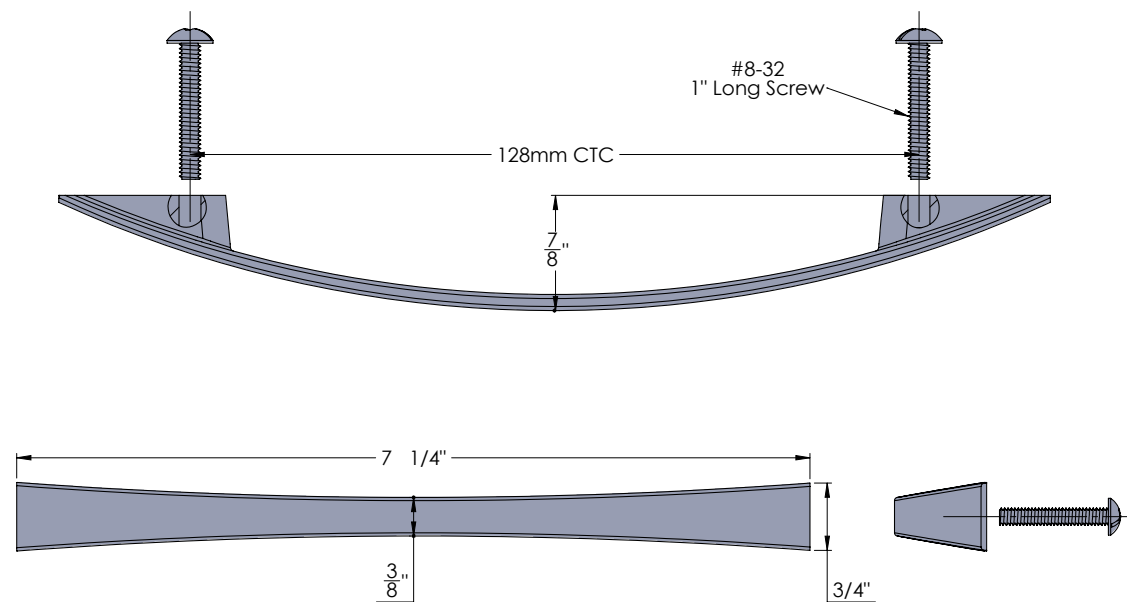

ELITE
bow handle

310.3214.128.xxx

FEATURES

The ELITE Bow Handle offers a versatile design that works well in traditional and modern spaces

- Great for drawers and cabinets, the Bow Handle can be installed vertically or horizontally

- Coordinated in style, finish and quality

DIMENSIONS

SPECS

310.3214.128.^(FINISH)xxx

FINISH:

OPTIONS

FINISHED PRODUCT

310.3214.128.MAL