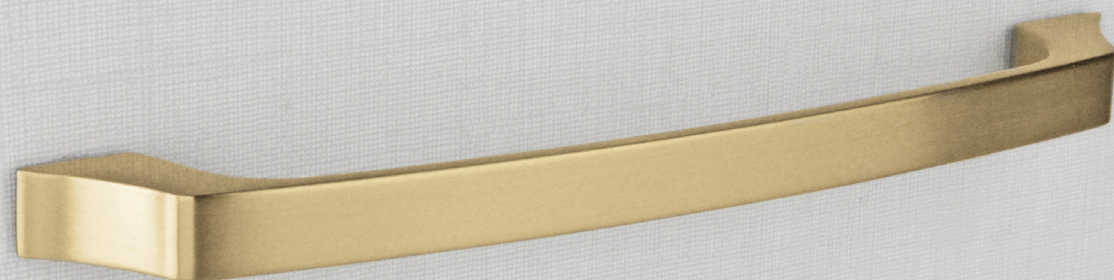

**ELITE**  
arched handle

310.3212.160.xxx

**FEATURES**

The ELITE Arched Handle offers a curved angular design, ideal for traditional and modern spaces

- Great for drawers and cabinets, the Arched Handle can be installed vertically or horizontally

- Coordinated in style, finish and quality

**DIMENSIONS**

**SPECS**

310.3212.160.<sup>(FINISH)</sup>XXX

**FINISH:**

- CR** POLISHED CHROME
- MAL** MATTE ALUMINUM
- MNL** MATTE NICKEL
- MG** MATTE GOLD
- ORB** OIL RUBBED BRONZE