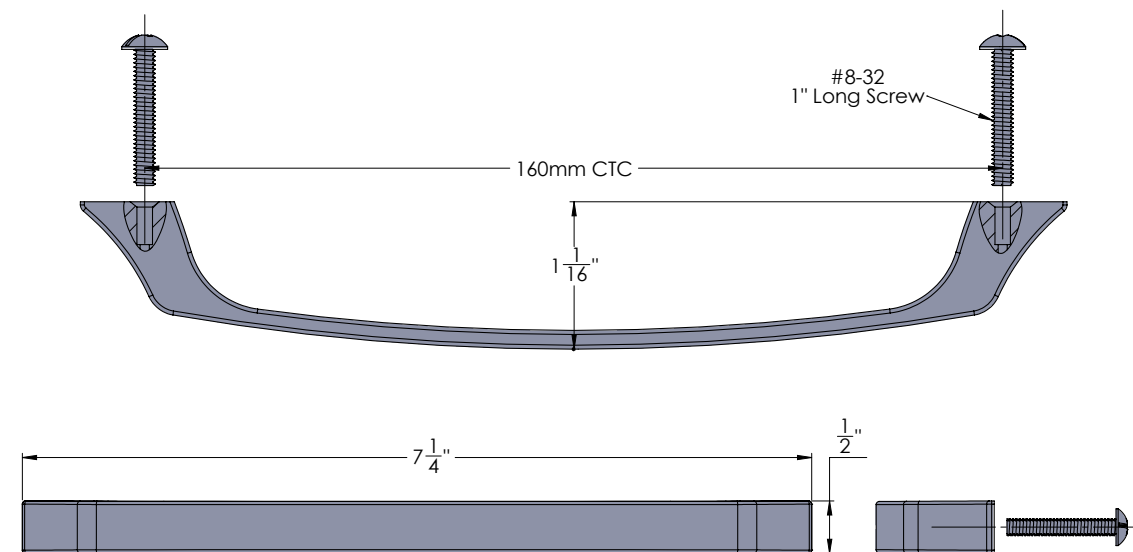

**ELITE**  
arched handle

310.3212.160.xxx

**FEATURES**

The ELITE Arched Handle offers a curved angular design, ideal for traditional and modern spaces

- Great for drawers and cabinets, the Arched Handle can be installed vertically or horizontally

- Coordinated in style, finish and quality

**DIMENSIONS**

**SPECS**

310.3212.160.<sup>(FINISH)</sup>XXX

**FINISH:**

- CR** POLISHED CHROME
- MAL** MATTE ALUMINUM
- MNL** MATTE NICKEL
- MG** MATTE GOLD
- ORB** OIL RUBBED BRONZE