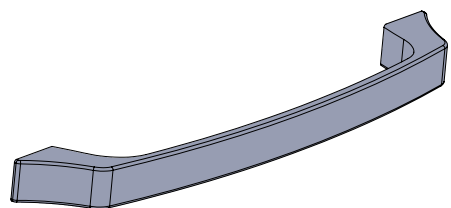

**ELITE**  
arched handle

310.3212.160.xxx

**FEATURES**

The ELITE Arched Handle offers a curved angular design, ideal for traditional and modern spaces

- Great for drawers and cabinets, the Arched Handle can be installed vertically or horizontally

- Coordinated in style, finish and quality

**DIMENSIONS**

**SPECS**

310.3212.160.<sup>(FINISH)</sup>XXX

**FINISH:**

- CR** POLISHED CHROME
- MAL** MATTE ALUMINUM
- MNL** MATTE NICKEL
- MG** MATTE GOLD
- ORB** OIL RUBBED BRONZE