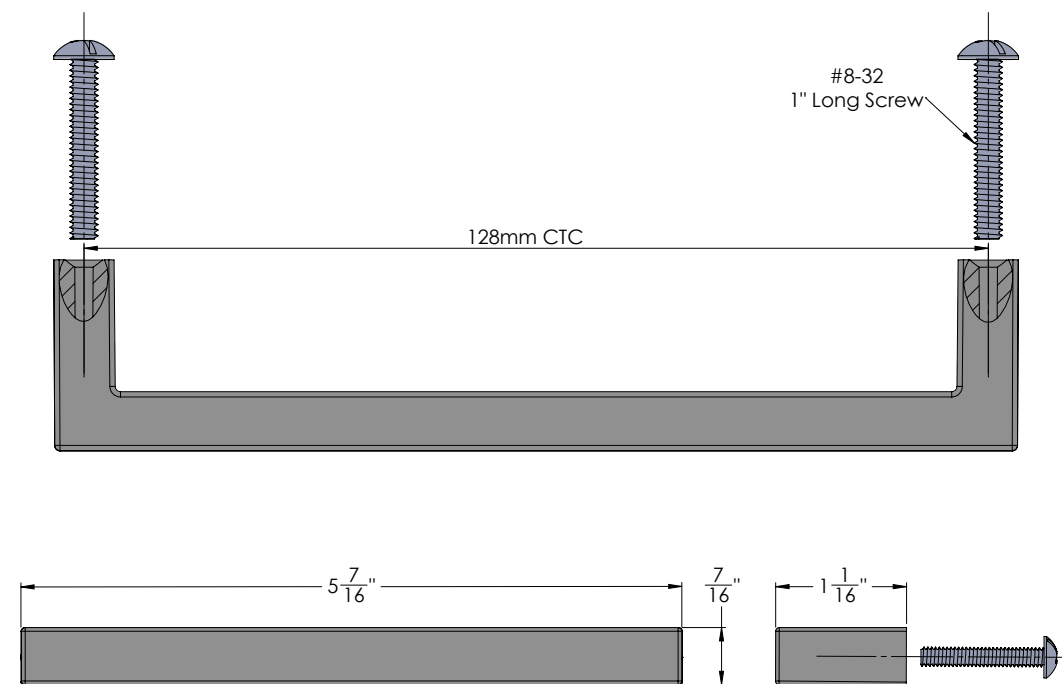

**MODERN**  
handle

310.3216.128.xxx

**FEATURES**

- The Modern Handle's angular profile is ideal for contemporary designs
- Great for drawers and cabinets, the Modern Handle can be installed vertically or horizontally
- Coordinated in style, finish and quality

**DIMENSIONS**

**SPECS**

310.3216.128.<sup>(FINISH)</sup>xxx

- FINISH:**
- CR POLISHED CHROME
  - MAL MATTE ALUMINUM
  - MNL MATTE NICKEL
  - SG SLATE
  - MG MATTE GOLD
  - ORB OIL RUBBED BRONZE

**OPTIONS**