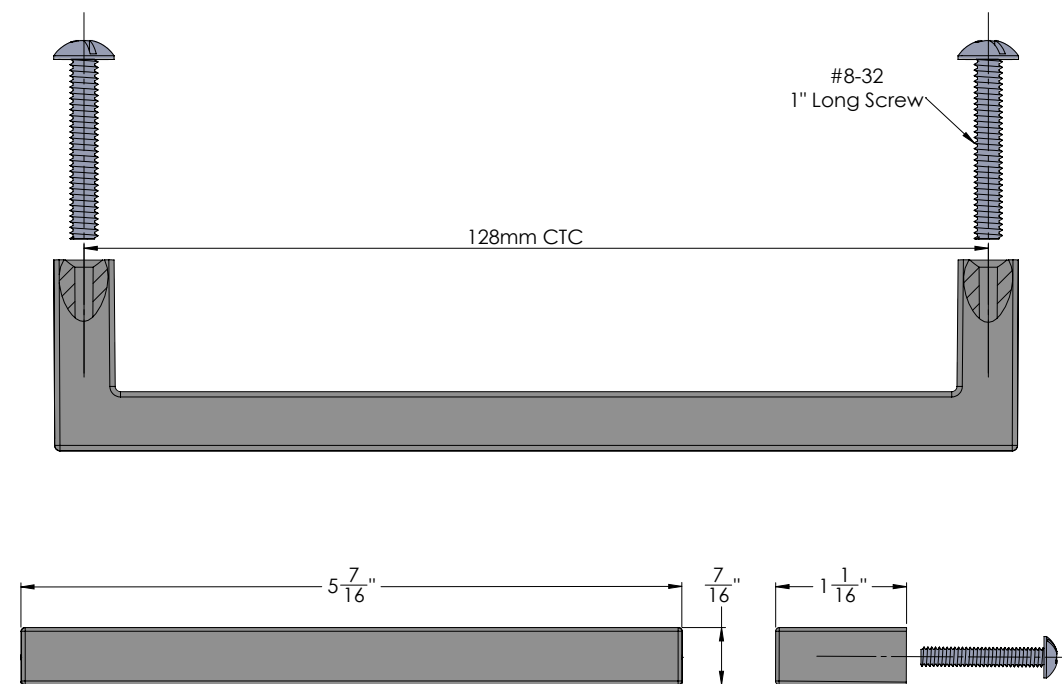

MODERN
handle

310.3216.128.xxx

FEATURES

- The Modern Handle's angular profile is ideal for contemporary designs
- Great for drawers and cabinets, the Modern Handle can be installed vertically or horizontally
- Coordinated in style, finish and quality

DIMENSIONS

SPECS

310.3216.128.^(FINISH)xxx

FINISH:

- CR** POLISHED CHROME
- MAL** MATTE ALUMINUM
- MNL** MATTE NICKEL
- MG** MATTE GOLD
- ORB** OIL RUBBED BRONZE

OPTIONS

FINISHED PRODUCT

310.3216.128.MAL