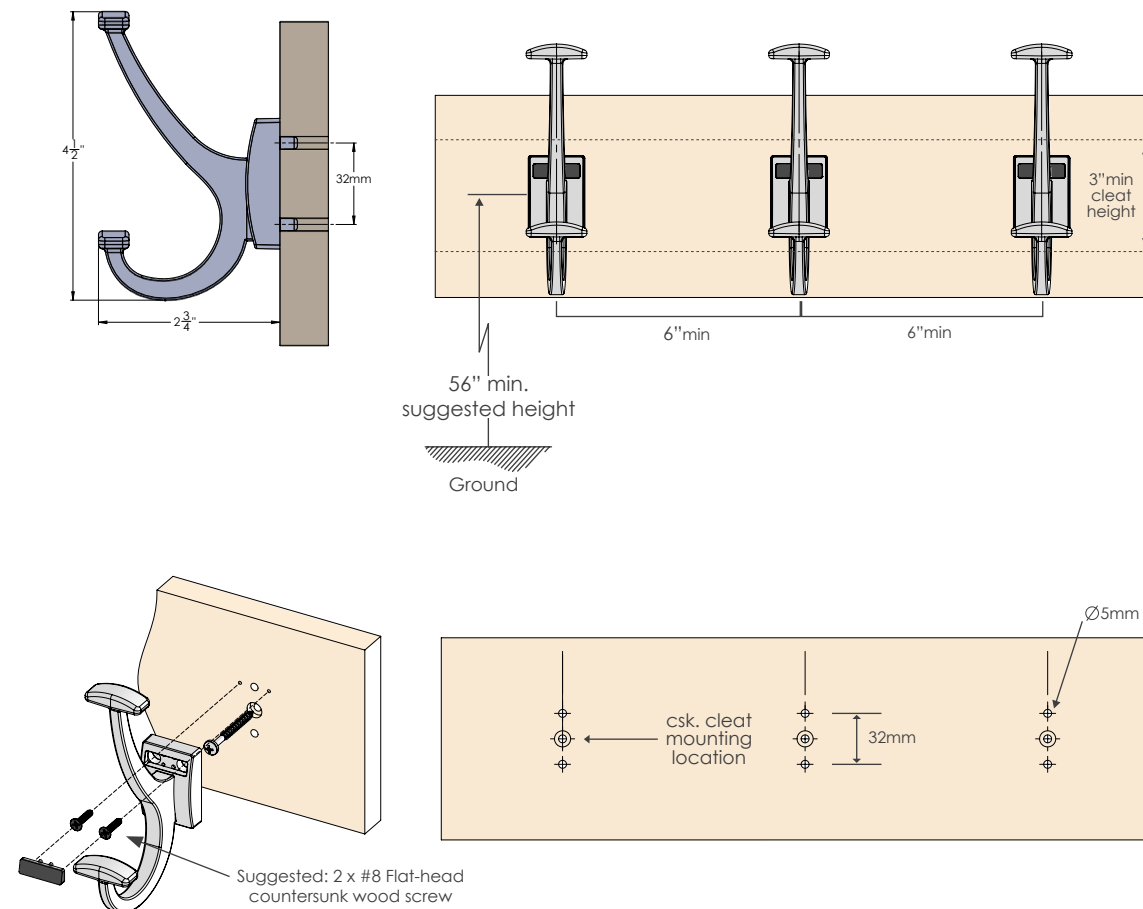

ELITE
compact coat hook

300.3196.xxx

FEATURES

The ELITE Compact Coat Hook was designed to fit in tighter spaces

- Designed to keep two coats neatly stored and is also ideal for robes, hats and umbrellas

- Helps utilize the typically "dead" space under windows, behind doors and on angled walls

DIMENSIONS

SPECS

COMPACT COAT HOOK

BLACK COVER CAP

300.3199.blk

FINISH:

OPTIONS

300.3196.MAL

FINISHED PRODUCT