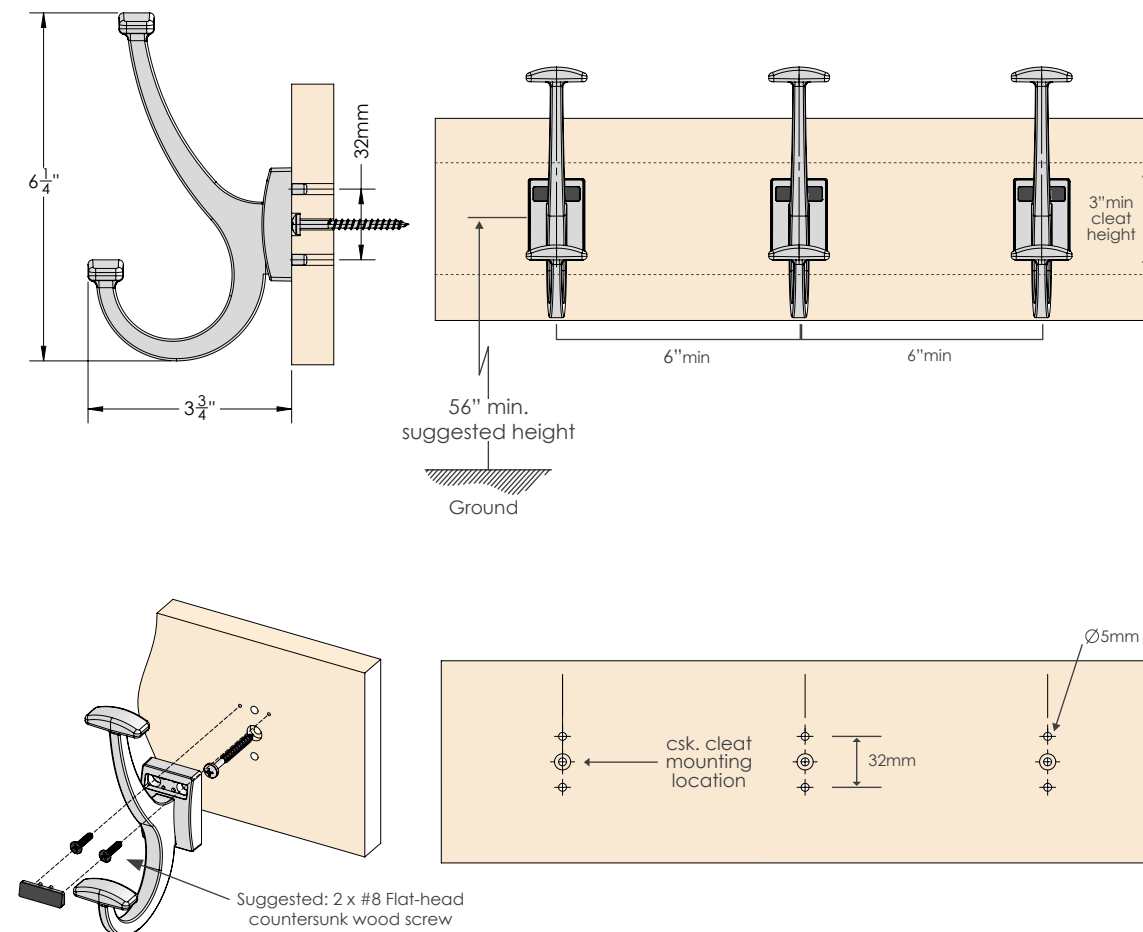

ELITE
coat hook

30.3193.00.xxx

FEATURES

Keeps coats neatly stored and easy to access

- Designed to keep two coats neatly stored and is also ideal for robes, hats and umbrellas

- Helps utilize the typically "dead" space under windows, behind doors and on angled walls

DIMENSIONS

SPECS

COAT HOOK

30.3193.00.^(FINISH)xxx

BLACK COVER CAP

30.3199.blk

OPTIONS

30.3193.00.MAL

FINISHED PRODUCT