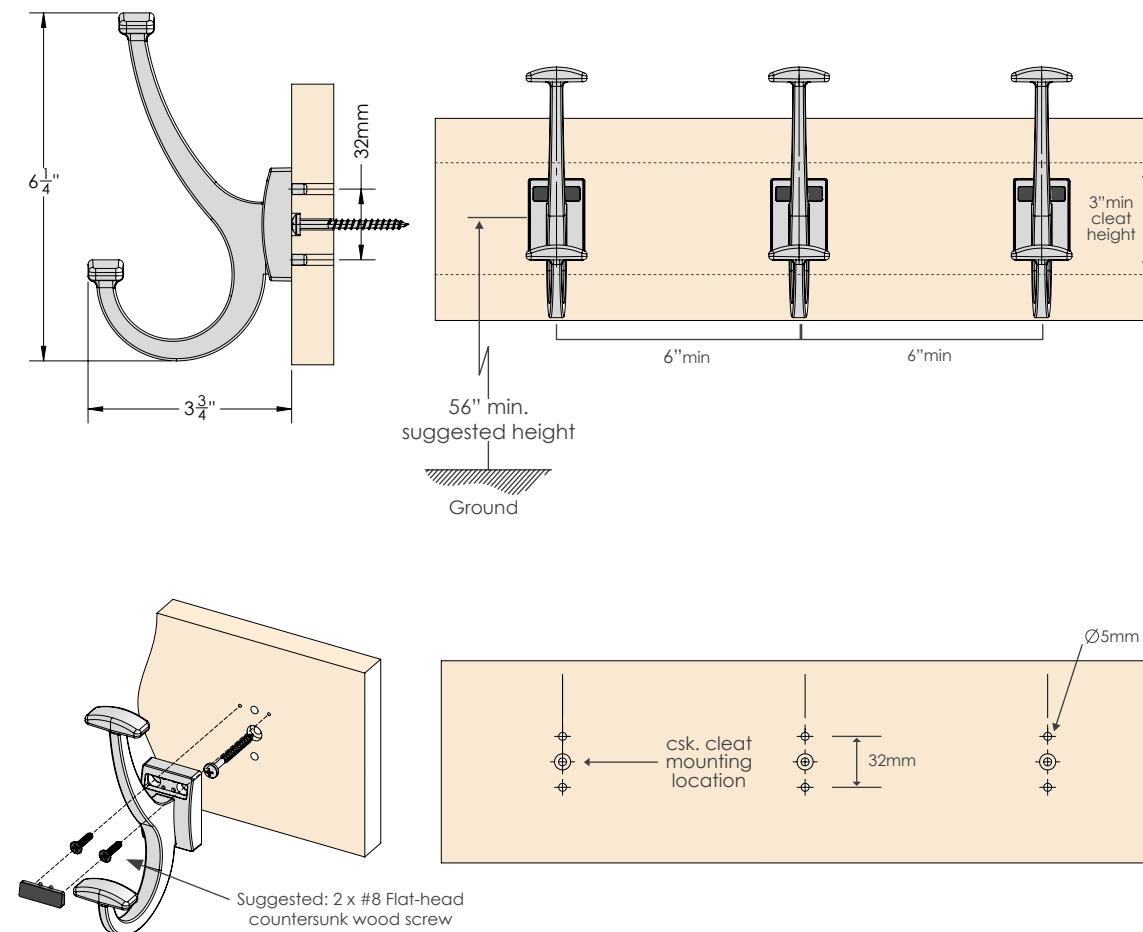

**FEATURES**

Keeps coats neatly stored and easy to access

- Designed to keep two coats neatly stored and is also ideal for robes, hats and umbrellas

- Helps utilize the typically "dead" space under windows, behind doors and on angled walls

**DIMENSIONS**

**SPECS**

**COAT HOOK**

300.3193.<sup>(FINISH)</sup>xxx

**BLACK COVER CAP**

300.3199.blk

**OPTIONS**

**FINISH:**