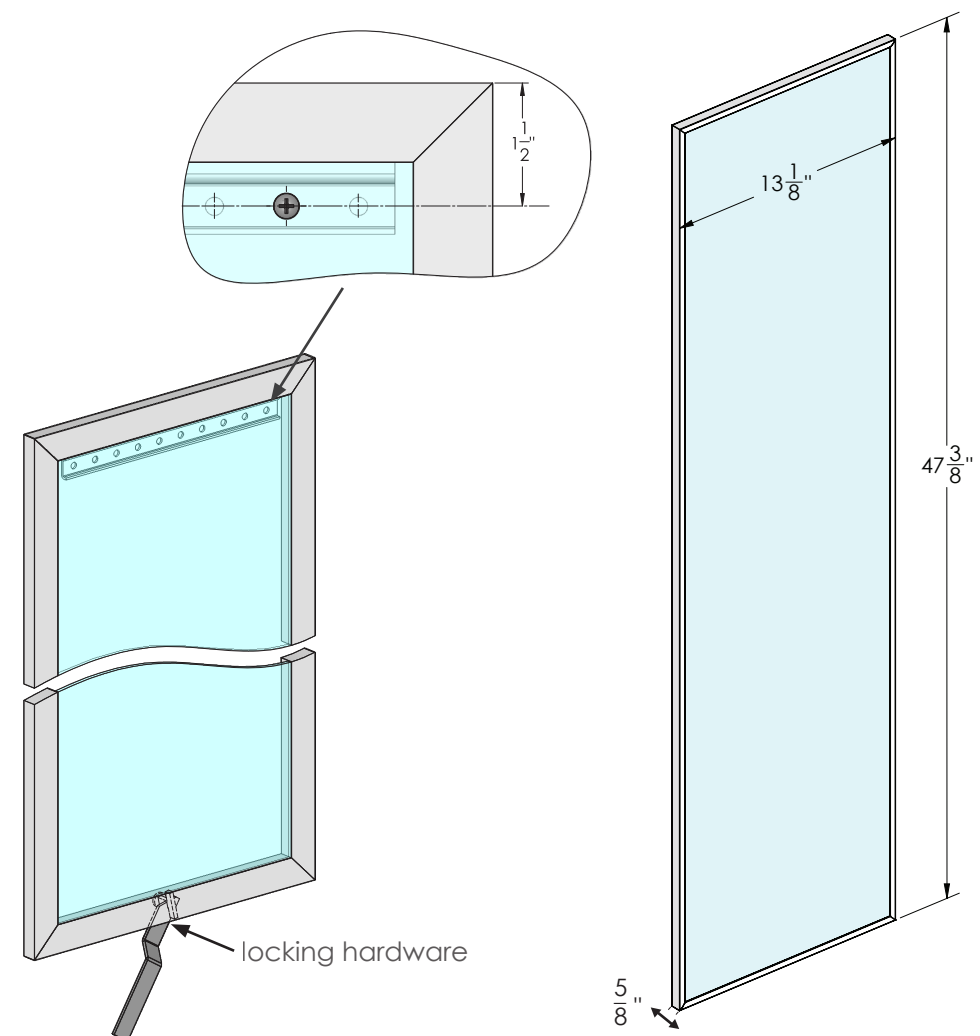

**ELITE**

47" fixed mirror

300.3420.48.xxx

**FEATURES**

Slim full-frame mirror features a low profile design

Perfect for unused wall space or behind a door

Style & finish coordinates perfectly with all TAG accessories

Includes locking & installation hardware

**DIMENSIONS**

**SPECS**

300.3420.48.xxx (FINISH)

**HEIGHT:**  
48"

**WIDTH:**  
13 1/8"

**FINISH:**

- MAL  
MATTE ALUMINUM
- MNL  
MATTE NICKEL
- MG  
MATTE GOLD
- ORB  
OIL RUBBED BRONZE