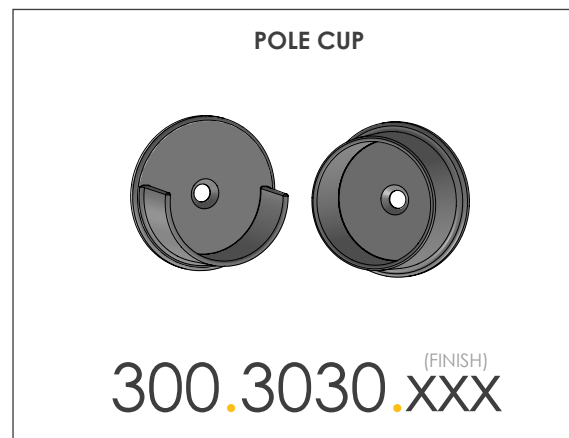

**POLES & CUPS**  
closet pole + cups

POLE 300.3040.xxx  
POLE CUP 300.3030.xxx

**FEATURES**

Pole and cup coordinates perfectly with other TAG accessories with color and quality

Features metal construction and a beautiful anodized finish

Mounts directly into the standard system holes and can be easily repositioned

**DIMENSIONS**

**SPECS**

**LENGTH:**

96"

**FINISH:**

**OPTIONS**

**FINISHED PRODUCT**