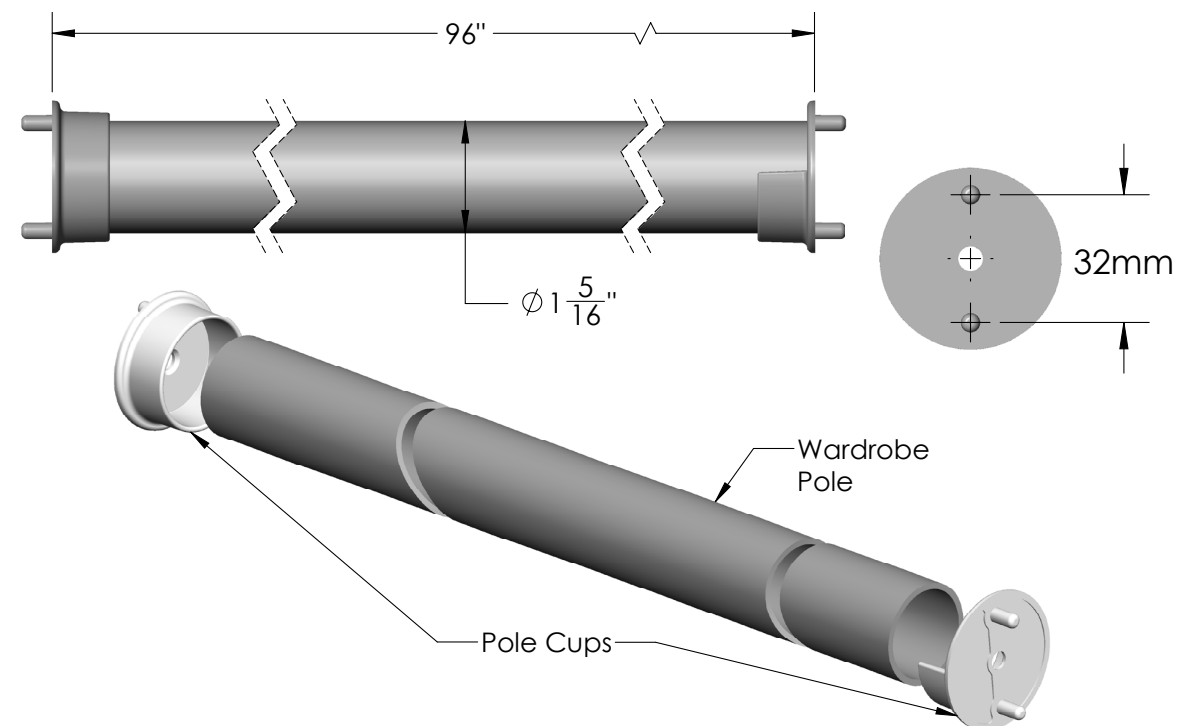

**POLES & CUPS**  
closet pole + cups

POLE 300.3040.xxx  
POLE CUP 300.3030.xxx

**FEATURES**

Pole and cup coordinates perfectly with other TAG accessories with color and quality

Features metal construction and a beautiful anodized finish

Mounts directly into the standard system holes and can be easily repositioned

**DIMENSIONS**

**SPECS**

**LENGTH:**

96"

**FINISH:**

**OPTIONS**

**FINISHED PRODUCT**