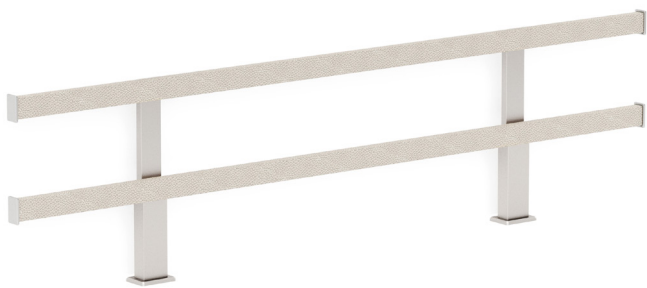

# SYMPHONY SURFACE MOUNT

Elevated in style  
and function

Transform your desk or cabinet top into an organized, calm and productive place to work with the Symphony Surface Mount option.

The Symphony Surface Mount is installed directly to your desktop to create an integral component of your work area. By adding any of the Symphony multi-purpose hooks and storage accessories, you can create perfect organizational functionality in your home office, craft room or vanity area.

The Symphony Surface Mount is ideal for any desk, table or cabinet where you need to clear the clutter and create elegant order.

And it's perfect for adjustable-height desks or when a wall mount is not a suitable option - such as in front of a window or mirror or when the wall material is preferred to remain intact such as brick, tile or marble.