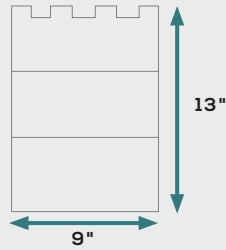

To add larger Mirrors to Symphony use a Set of 4 Mirror Brackets.

Wall Mount Post Extension is **required** to incorporate Symphony Trays & Holder on the organizer.

SYMPHONY MIRROR BRACKETS (SET OF 4)

310.8220.BLK
818.84.390

Use 4 Mirror Brackets to hang a 35" or 47" Elite Fixed Mirror on Symphony Quartet, Octave, or Dodeca.

FAUX LEATHER POCKET (81)