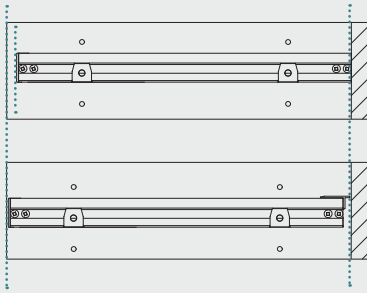

HOW TO  
USE THE  
EXTENDER

The illuminated Glass Shelf installs with a slight recess from the front of a standard partition. The included 7mm filler is added to the back of the shelf to allow for a flush mount installation option. There is also an available 1" extender.