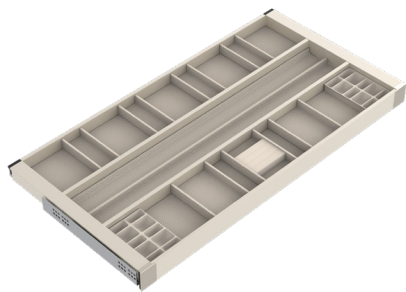

ACCESSORY ORGANIZERS

Refined and functional design

Carefully designed with purpose, these pull-out trays provide the capability to store small accessories with ease. Not only are they a space-saving option, but they also allow you greater visibility of all your belongings. Store jewelry, sunglasses, ties & belts in these faux leather lined organizers for a boutique style feel. These drawers are available in a variety of finishes and three faux leather colour options, offering versatile customization to complement any interior. The perfect combination of beauty and functionality.

JEWELRY ORGANIZER

Both functional and beautifully crafted, the Jewelry Organizer brings a sense of order and refinement to jewelry storage, creating a curated display of your treasures. The various compartments ensure that each piece of jewelry, small and large, has a place.