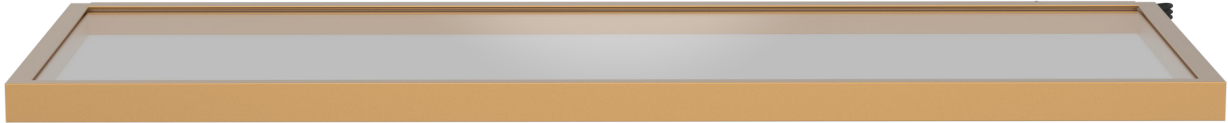

14" DEPTH	310.1200.18.24V.TMG 807.76.343	310.1200.24.24V.TMG 807.76.344	310.1200.30.24V.TMG 807.76.345	310.1200.36.24V.TMG 807.76.346
20.5" DEPTH	310.2200.18.24V.TMG 807.76.347	310.2200.24.24V.TMG 807.76.348	310.2200.30.24V.TMG 807.76.349	310.2200.36.24V.TMG 807.76.350

SLATE