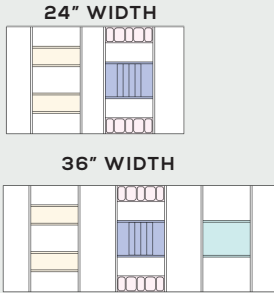

CONTOUR - KIT PROGRAM

JEWELRY ORGANIZER
(PG. 58)