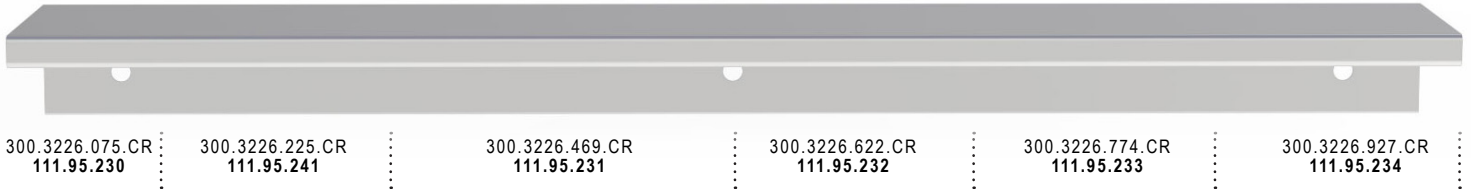

HANDLES

FINGER PULL (PG. 102)

3" LENGTH 50MM CTC	9" LENGTH 2X100MM CTC	18 1/2" LENGTH 4X100MM CTC	24 1/2" LENGTH 6X100MM CTC	30 1/2" LENGTH 7X100MM CTC	36 1/2" LENGTH 9X100MM CTC

CHROME