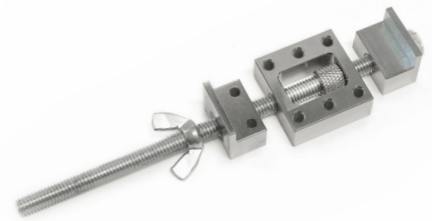

WATERFALL HOOK (PG. 41)

**30.3194.00.CR
807.69.260**

**30.3194.00.MAL
807.69.060**

**30.3194.00.MNL
807.69.660**

**30.3194.00.MG
807.69.960**

**30.3194.00.SG
807.69.360**

**30.3194.00.BLK
807.68.360**

BROOM HOOK (PG. 41)

**30.3195.00.CR
807.69.250**

**30.3195.00.MAL
807.69.050**

**30.3195.00.MNL
807.69.650**

**30.3195.00.MG
807.69.950**

**30.3195.00.SG
807.69.350**

**30.3195.00.BLK
807.68.350**

**END CAPS (FOR FAUX
LEATHER CLEAT) (PG.
43)**

**300.3197.CR
807.83.260**

**300.3197.MAL
807.83.060**

**300.3197.MNL
807.83.660**

**300.3197.MG
807.83.860**

**300.3197.SG
807.83.360**

**300.3197.BLK
807.83.460**

**FAUX LEATHER WRAPPED
CLEAT BOARD (PG. 42)**

**300.3197.44.WIN
807.83.752**

**300.3197.44.OYS
807.83.152**

**300.3197.44.PWT
807.83.552**

**FAUX LEATHER WRAPPED CLEAT
DRILLING JIG**

**300.3198.JIG
001.25.913**