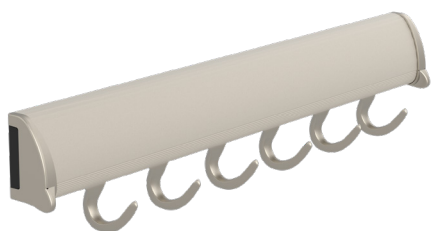

RACKS

Versatile and stylish
storage for any space

Fully extendable racks bring additional functionality to otherwise unused spaces. Add them to the sides of vertical panels or in a vanity area for easy access to favourite accessories. The retractability of these accessories allows them to be neatly tucked away when not in use.

BELT RACK

Allows for the storage of up to three belts on each hook.