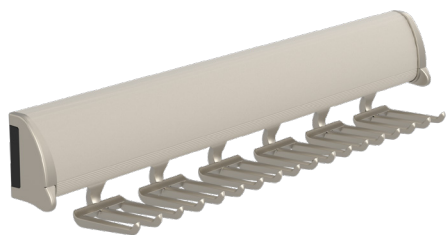

**POLE WEAR CAP** - a polymer top cap prevents scratching on the pole surface from gliding of hangers. The cap ensures smooth movement of hangers and enhances the durability and longevity of the closet pole.

**TIE RACK**

Provides a space to display and organize ties, while still keeping them easily accessible.

The fully extendable functionality of these Racks allows for easier organization of belts, ties, or scarves.