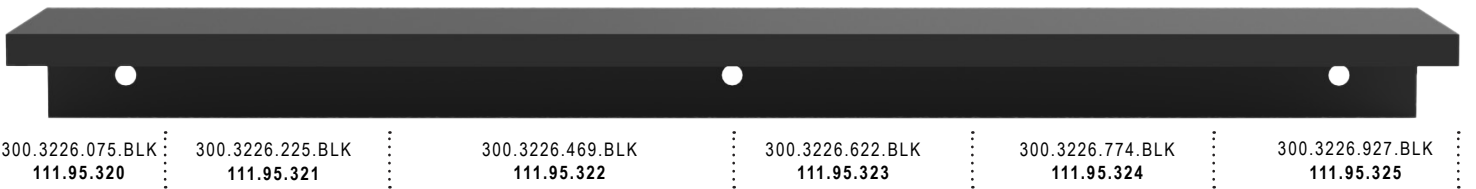

HANDLES

FINGER PULL (PG. 102)

3" LENGTH 50MM CTC	9" LENGTH 2X100MM CTC	18 1/2" LENGTH 4X100MM CTC	24 1/2" LENGTH 6X100MM CTC	30 1/2" LENGTH 7X100MM CTC	36 1/2" LENGTH 9X100MM CTC

CHROME

MATTE ALUMINUM

MATTE NICKEL

MATTE GOLD

SLATE

BLACK