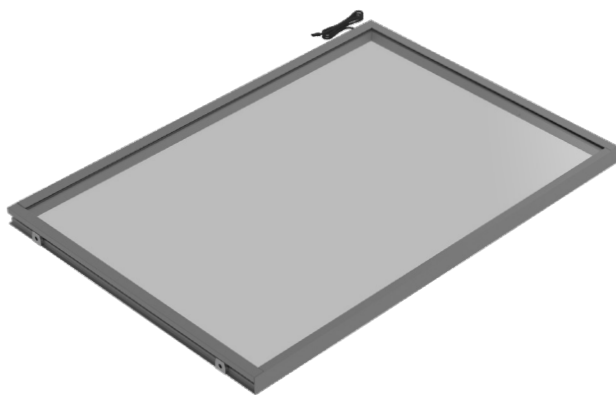

## FIXED MIRROR

The low profile of the Fixed Mirror allows it to blend in seamlessly with most existing closet decor, and other spaces in the home.

Fixed Mirrors can be mounted on larger Symphony models with a set of 4 Mirror Brackets.

**FULL ROTATION MIRROR**

The Full Rotation Mirrors pull out from your closet wall like a compact panel to provide you with a view of yourself - while also saving floor space in the closet.

ALL MIRRORS ARE 13 1/8" WIDE.

# ILLUMINATED GLASS SHELF

Functional and beautiful  
accessories for the home

Transform your closet, media unit, or office space with a glass shelf and integrated lighting that creates a touch of elegance. Illuminated Glass Shelves provide a modern and sophisticated look while helping to draw attention to your favorite accessories. Crafted from quality glass and metal frames with five finish options, our glass shelves will perfectly coordinate with the rest of the room. Choose from either warm or cool light options, allowing for the perfect ambiance in any space.

## ILLUMINATED GLASS SHELF

The Illuminated Glass Shelf is an ideal surface addition above a Curate Jewelry or Sunglasses Drawer. The glass top allows you to display what's inside the drawer when closed, while at the same time protecting the items from dust.