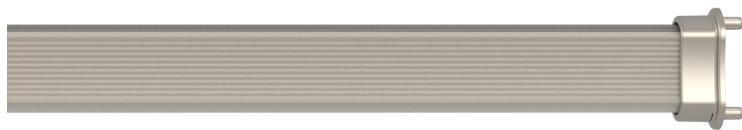

# SIGNATURE POLE

Elevated in style  
and function

TAG Hardware's Signature Closet Pole adds style and functionality to a hanging section with its unique design and features. The attractive curved profile sets the Signature Pole apart from standard round or oval poles, the Pole Wear Cap on top of the pole provides smooth and quiet gliding of hangers.