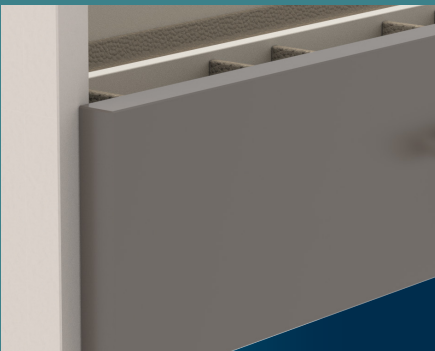

2. Choose your organizer insert

PANT ORGANIZER

SHOE CRADLE

STORAGE BOX

14" Depth	
BLACK 	GREY
20" Depth	
BLACK 	GREY

14" Depth	
	7 1/2" HIGH
15" WIDE	
	7 1/2" HIGH
18" WIDE	
	7 1/2" HIGH
24" WIDE	

HALF OVERLAY

Drawer Face

Add Mounting Bracket to attach a drawer face (shop supplied) of your choice.