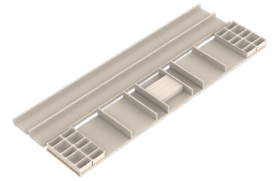

18" WIDTH

24" WIDTH

30" WIDTH

36" WIDTH

14" DEPTH

310.6841.18.WIN
807.87.254

310.6841.24.WIN
807.87.251

310.6841.30.WIN
807.87.248

310.6841.36.WIN
807.87.244

310.6841.18.OYS
807.87.178

310.6841.24.OYS
807.87.253

310.6841.30.OYS
807.87.250

310.6841.36.OYS
807.87.247

310.6841.18.PWT
807.87.176

310.6841.24.PWT
807.87.252

310.6841.30.PWT
807.87.249

310.6841.36.PWT
807.87.245

20" DEPTH