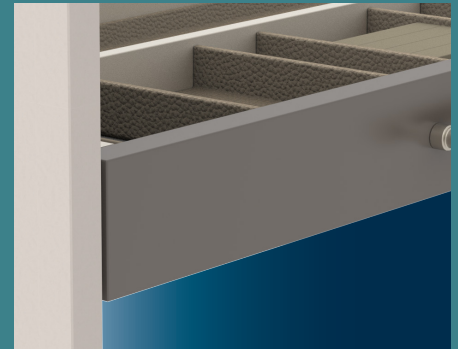

INSET STRIP

Drawer Face

Add Mounting Bracket to attach a drawer face (shop supplied) of your choice.