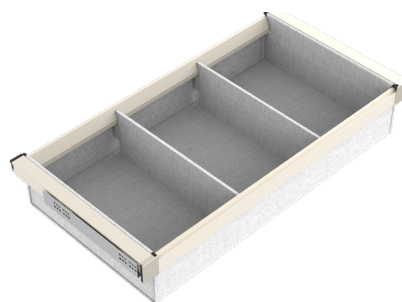

## **SMALL BASKET**

A shallow divided drawer, which is ideal for storing lingerie, socks, and other small accessories.

WIDTHS: 18" | 24" | 30" | 36"

DEPTH: 14" | 20"

HEIGHT: 5.5"