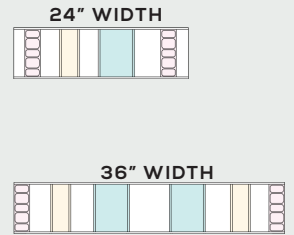

310.2123.36.TBLK  
807.76.063

CONTOUR - KIT PROGRAM

JEWELRY ORGANIZER  
(PG. 58)

SUNGLASSES ORGANIZER  
(PG. 58)

TIE & BELTS ORGANIZER  
(PG. 59)

TOP TRAY  
(PG. 60)

WIDTH X DEPTH

24" X 16"	300.7AB.366.570.WIN 807.87.702
24" X 20"	300.7ABC.366.874.WIN 807.87.704
36" X 16"	300.7AB.472.570.WIN 807.87.703
36" X 20"	300.7ABC.472.874.WIN 807.87.705