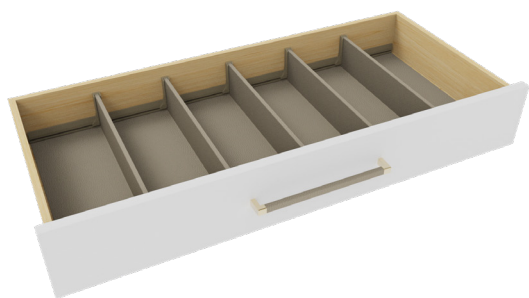

CLOTHING ORGANIZATION

Continuous adaptability

Contour clothing dividers provide fully customizable and adaptable drawer organization that is easy to install and adjust. From socks and lingerie to pants and sweaters, these drawer inserts keep clothing tidy and sorted - and the soft, durable faux leather surfaces stay lint free and are gentle on clothing.

When the drawer contents or use changes the dividers are easily repositioned, added, or removed to accommodate new clothing items and sizes.

3" DIVIDERS

Add 3" dividers to a drawer to organize socks, scarves, lingerie, t-shirts and more. Keep smaller items together and everything easily accessible.