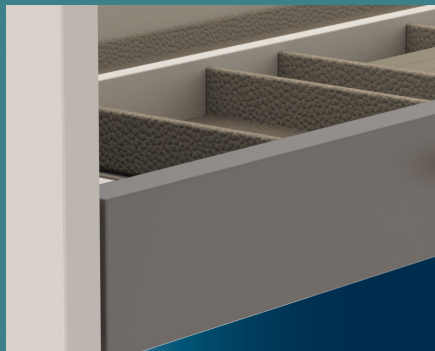

INSET

Drawer Face

Add Mounting Bracket to attach a drawer face (shop supplied) of your choice.

TALL DRAWER BRACKET

310.6632.BLK
807.81.599

Add the Tall Drawer Bracket for drawer faces over 273mm (10.75") tall.