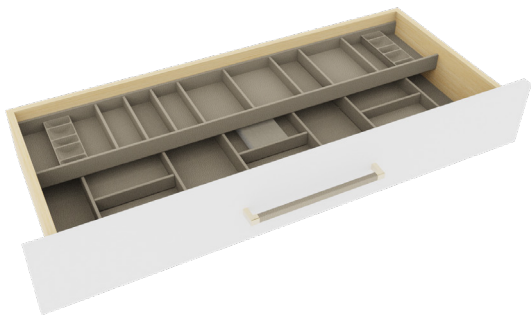

TOP TRAY

Continuous adaptability

The Contour Top Tray is a versatile component that provides additional organization in various configurations.

TOP TRAY CONFIGURATIONS:

SLIDING CONFIGURATION

Increase storage by adding a Top Tray above the Jewelry, Tie & Belt, or Sunglasses Insert.

Drawer box height must be 4" tall minimum to accommodate the Top Tray.