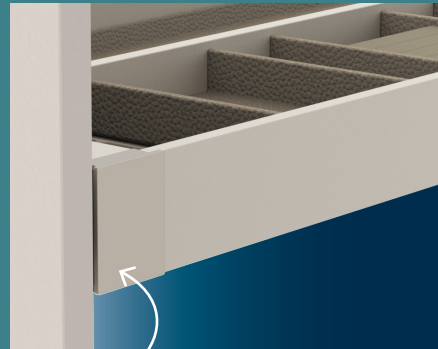

FRONT PLATES

Coordinating Front Plates

Choose coordinating finish to match the Curate Frame.