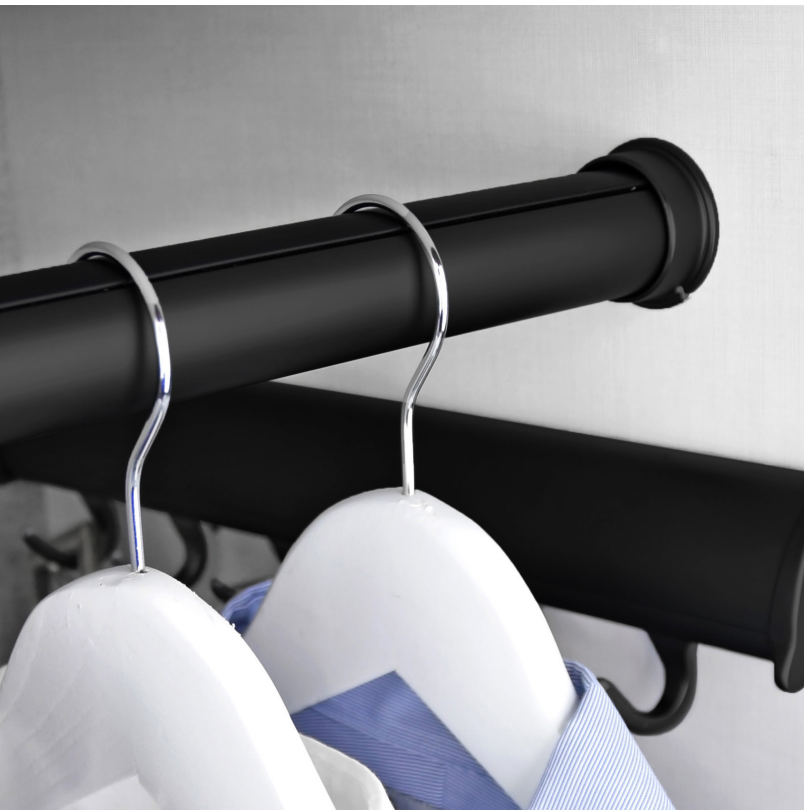

## CLOSET POLES & SUPPORTS

ROUND CAPPED POLE

SIGNATURE POLE

FAUX LEATHER CAPPED POLE

Patented designs that offer timeless style and function, TAG's collection of Poles offer styles that complement various interior designs and finishes.

SCAN FOR MORE  
INFORMATION

◀ The Round Faux Leather Pole:  
a piece of luxury with purpose

# ROUND POLE

Elevated in style  
and function

Glide from one item to the next with the utmost of ease with the capped, form-fitted Round Poles, specially designed for smooth and quiet operation.

Engineered to provide extra stability while hanging heavier items. These closet poles can help luxury closets stand out from the everyday, providing an attractive way of organizing and showcasing your wardrobe.

**POLE WEAR CAP** - a polymer top cap prevents scratching on the pole surface from gliding of hangers. The cap ensures smooth movement of hangers and enhances the durability and longevity of the closet pole.