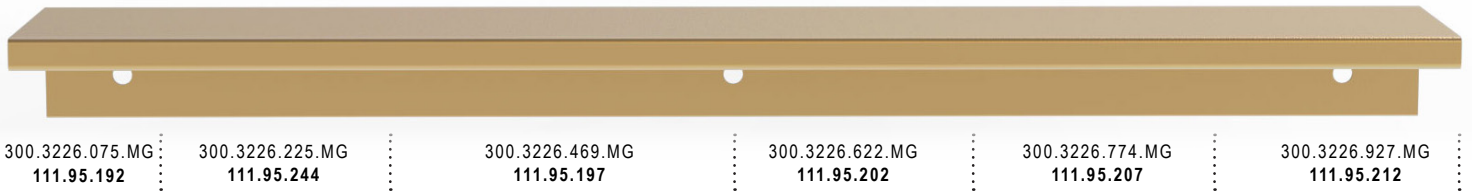

HANDLES

FINGER PULL (PG. 102)

3" LENGTH 50MM CTC	9" LENGTH 2X100MM CTC	18 1/2" LENGTH 4X100MM CTC	24 1/2" LENGTH 6X100MM CTC	30 1/2" LENGTH 7X100MM CTC	36 1/2" LENGTH 9X100MM CTC

CHROME

MATTE ALUMINUM

MATTE NICKEL

MATTE GOLD

SLATE

BLACK