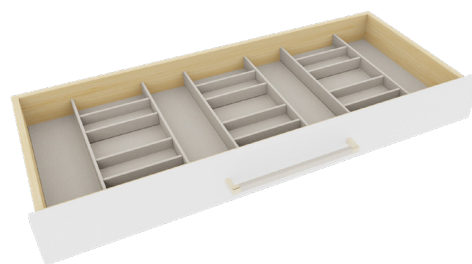

SUNGLASSES ORGANIZER

Keeps eyewear and many other personal items clean and easily accessible.