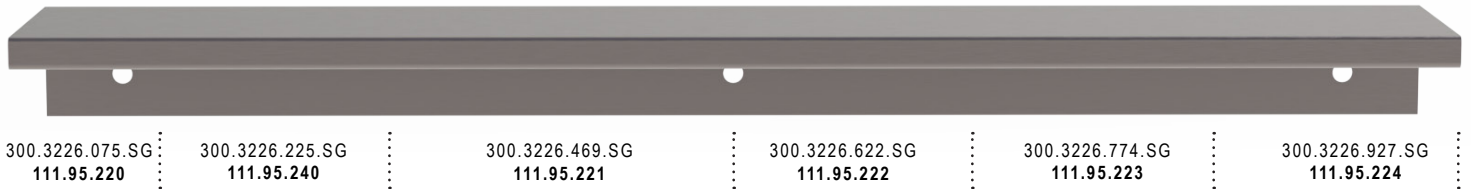

HANDLES

FINGER PULL (PG. 102)

3" LENGTH 50MM CTC	9" LENGTH 2X100MM CTC	18 1/2" LENGTH 4X100MM CTC	24 1/2" LENGTH 6X100MM CTC	30 1/2" LENGTH 7X100MM CTC	36 1/2" LENGTH 9X100MM CTC

CHROME

MATTE ALUMINUM

MATTE NICKEL

MATTE GOLD

SLATE

BLACK