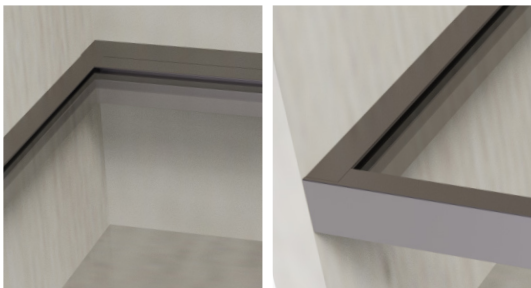

## ILLUMINATED GLASS SHELF

The Illuminated Glass Shelf is an ideal surface addition above a Curate Jewelry or Sunglasses Drawer. The glass top allows you to display what's inside the drawer when closed, while at the same time protecting the items from dust.

WIDTHS: 18" | 24" | 30" | 36"  
DEPTH: 13 1/2" | 20 3/8" (INSET MOUNT)

TUNABLE MULTI-WHITE LIGHTING:  
WARM WHITE TO COOL WHITE

MATTE  
ALUMINUM

MATTE  
NICKEL

MATTE  
GOLD

SLATE

BLACK

Adds 1" of extra depth to back of shelf for a flush mounted installation.

#### EXTENDER

The illuminated Glass Shelf installs with a slight recess from the front of a standard partition. The included 7mm extender is added to the back of the shelf to allow for a flush mount installation option. There is also an available 1" extender.