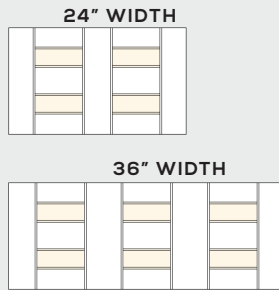

SUNGLASSES ORGANIZER
(PG. 58)