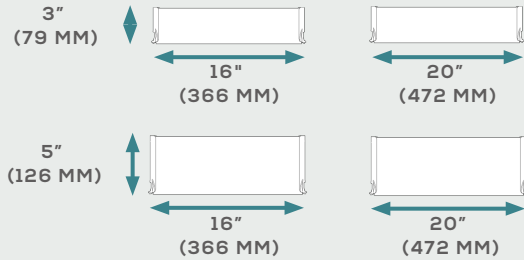

WIDTH

24"	300.7D.570.PWT 807.87.562
36"	300.7D.874.PWT 807.87.564

WINTER

OYSTER

PEWTER

**DIVIDERS WITH CLIPS  
(PG. 62)**

**DIVIDER RAILS - PAIR  
(PG. 63)**

**DRAWER LINER  
(PG. 58)**