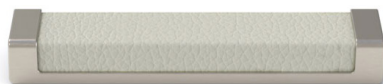

PEWTER

**SQUARE DROP HANDLE**

LENGTHS: 5 3/8" | 10 7/8"

**FAUX LEATHER SQUARE DROP HANDLE**

LENGTHS: 5 3/8" | 10 7/8"