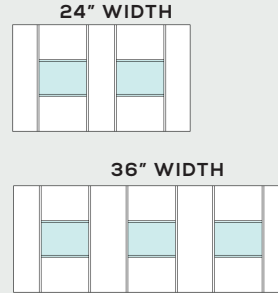

310.2123.36.TBLK  
807.76.063

CONTOUR - KIT PROGRAM

JEWELRY ORGANIZER  
(PG. 58)

SUNGLASSES ORGANIZER  
(PG. 58)

TIE & BELTS ORGANIZER  
(PG. 59)

TOP TRAY  
(PG. 60)

WIDTH X DEPTH

24" X 16"	300.7AB.366.570.WIN 807.87.702
24" X 20"	300.7ABC.366.874.WIN 807.87.704
36" X 16"	300.7AB.472.570.WIN 807.87.703
36" X 20"	300.7ABC.472.874.WIN 807.87.705