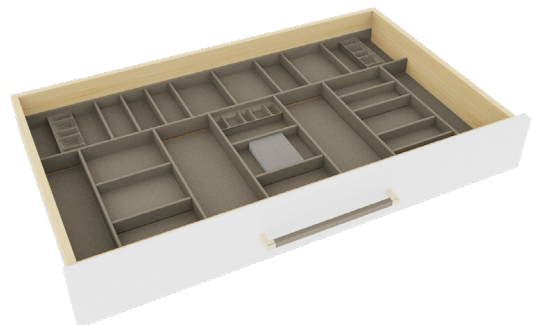

# TOP TRAY

Continuous adaptability

The Contour Top Tray is a versatile component that provides additional organization in various configurations.

### SLIDING CONFIGURATION

Increase storage by adding a Top Tray above the Jewelry, Tie & Belt, or Sunglasses Insert.

Drawer box height must be 4" tall minimum to accommodate the Top Tray.