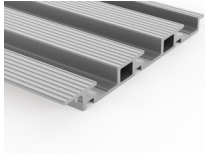

TRACKWALL (OMNITRACK)

**COMPONENTS
(PG. 109)**

PANEL 92"

300.5101.92.MAL
792.00.005