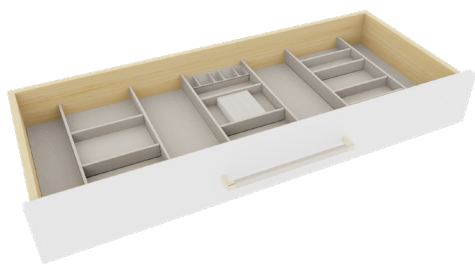

ACCESSORY ORGANIZATION

Continuous adaptability

Contour accessory organizers are available in three insert configurations: Jewelry, Sunglasses, and Tie & Belt. These three different sets of adjustable trays and compartments provide tailored drawer organization to fit any drawer size and is adaptable to suit the size and nature of various accessories.

Contour's elegant faux leather finish is easy to keep clean and free from dust and lint - providing a beautiful organizational system for any home.

JEWELRY ORGANIZER

Includes a padded ring holder and earring trays to hold smaller jewelry and necklaces.