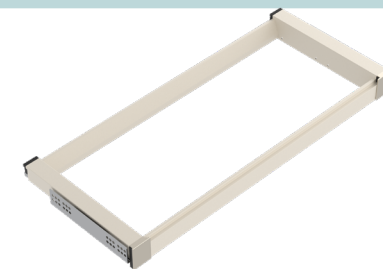

Suspend Frame

14" Depth

20" Depth