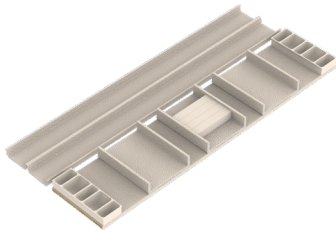

2. Choose your organizer insert

Jewelry Organizer

Sunglasses Organizer

Tie & Belt Organizer

14" Depth