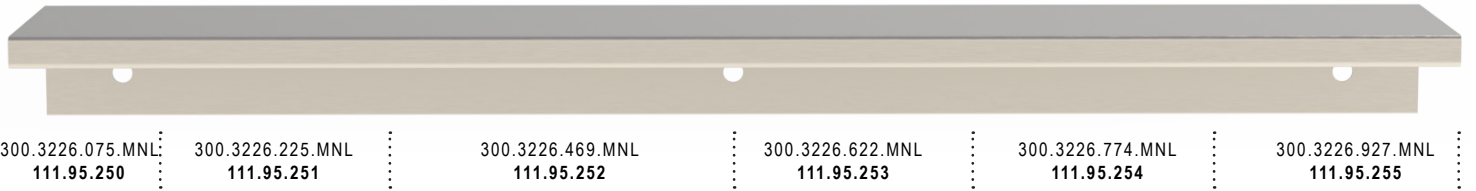

MATTE NICKEL