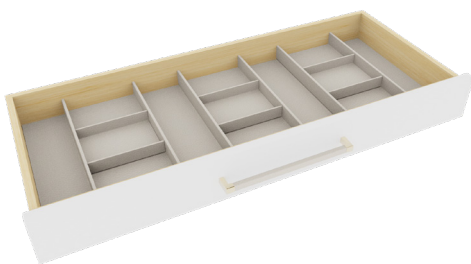

TIE & BELT ORGANIZER

Great for beautifully displaying wallets and necklaces. Add an optional watch pillow.

AVAILABLE IN SIZES UP TO:
WIDTH: 24" | 36"
DEPTH: 14" | 20"

WINTER

OYSTER

PEWTER