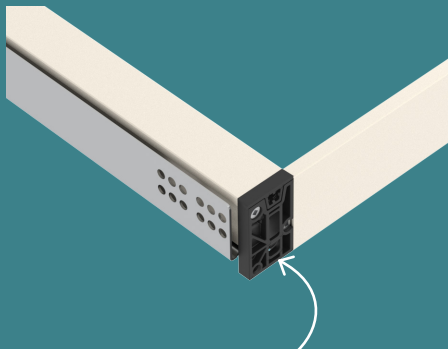

### DESIGN FLEXIBILITY

Integrated Mounting Brackets on the Curate frames allows for easy customization with either inset or overlay drawer faces.