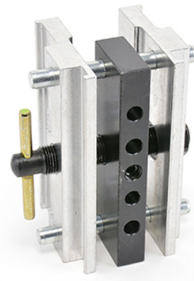

300.3097.MAL  
808.72.000

300.3097.MNL  
808.72.600

300.3097.MG  
808.72.900

300.3097.SG  
808.72.300

300.3097.BLK  
808.72.400

300.3098.JIG  
001.25.912

DRILL BIT FOR JIG - (6.5" X 11/32")

300.3097.DRILL  
001.25.910