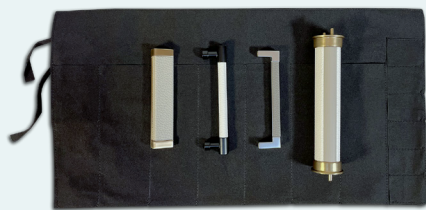

DESIGNER SAMPLES

Introducing the luxury of TAG's Designer Tools. The sleek zip-up sample kit includes:

- 6 dual tone finish samples
- 3 faux leather samples
- TAG Seashell fabric sample

Easily carry and present designs with the compact sample kit.

TAG SAMPLE KIT

31.929.00.SET
732.31.759

ROLL-UP FAUX LEATHER KIT

300.3200.001
732.31.807