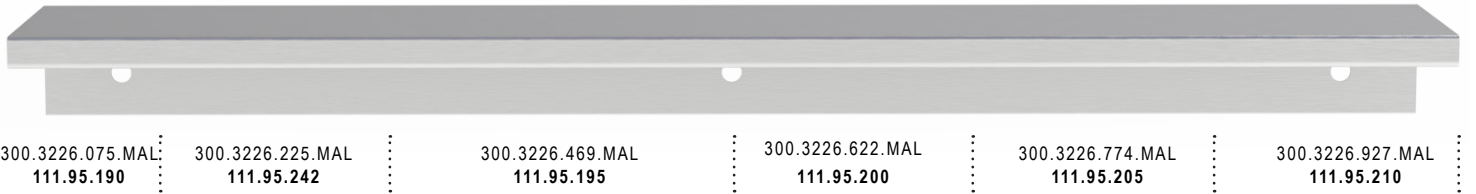

MATTE ALUMINUM