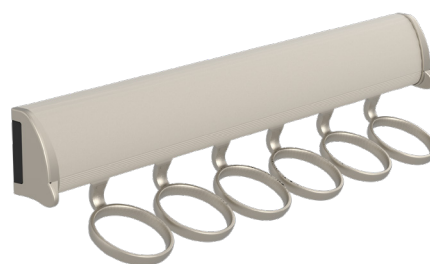

SCARF RACK

Provides an ideal alternative to storing scarves in drawers.