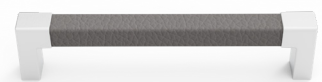

TAG

COORDINATED HARDWARE SYSTEMS

LEATHER ROLL-UP KIT

300.3200.001

- Experience the new TAG Hardware Leather Collection.
- The exclusive TAG finishes now have an added touch of luxury with new leather finishes.
- The Leather Sample kit includes the Leather Wrapped Pole with pole cups, Leather Wrapped Modern Handle, Leather Wrapped Traditional Handle and Leather Wrapped Pull in a roll-up sleeve to keep your samples organized and protected.
- Finishes will match the combinations presented here.

Leather Wrapped Pole & Cups

WINTER

MATTE GOLD

Leather Wrapped Pull

OYSTER

MATTE GOLD

Leather Wrapped Traditional Handle

WINTER

BLACK

Leather Wrapped Modern Handle

PEWTER

MATTE ALUMINUM