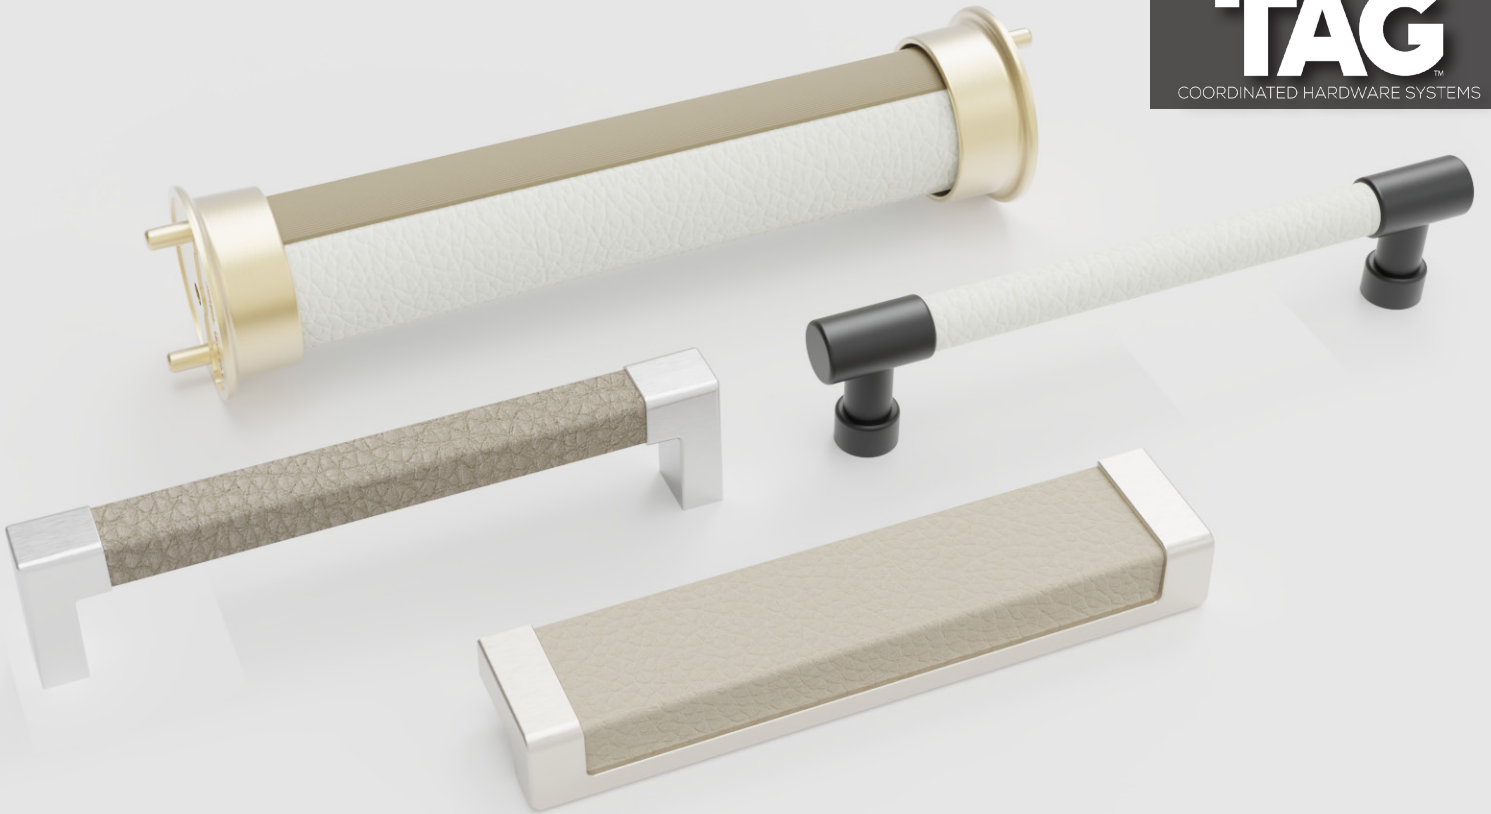

TAG

COORDINATED HARDWARE SYSTEMS

LEATHER ROLL-UP KIT

300.3200.001

- Experience the new TAG Hardware Leather Collection.
- The exclusive TAG finishes now have an added touch of luxury with new leather finishes.
- The Leather Sample kit includes the Leather Wrapped Pole with pole cups, Leather Wrapped Modern Handle, Leather Wrapped Traditional Handle and Leather Wrapped Pull in a roll-up sleeve to keep your samples organized and protected.
- Finishes will match the combinations presented here.

Leather Wrapped Pole & Cups

WINTER

MATTE GOLD

Leather Wrapped Pull

OYSTER

MATTE GOLD

Leather Wrapped Traditional Handle

WINTER

BLACK

Leather Wrapped Modern Handle

PEWTER

MATTE ALUMINUM