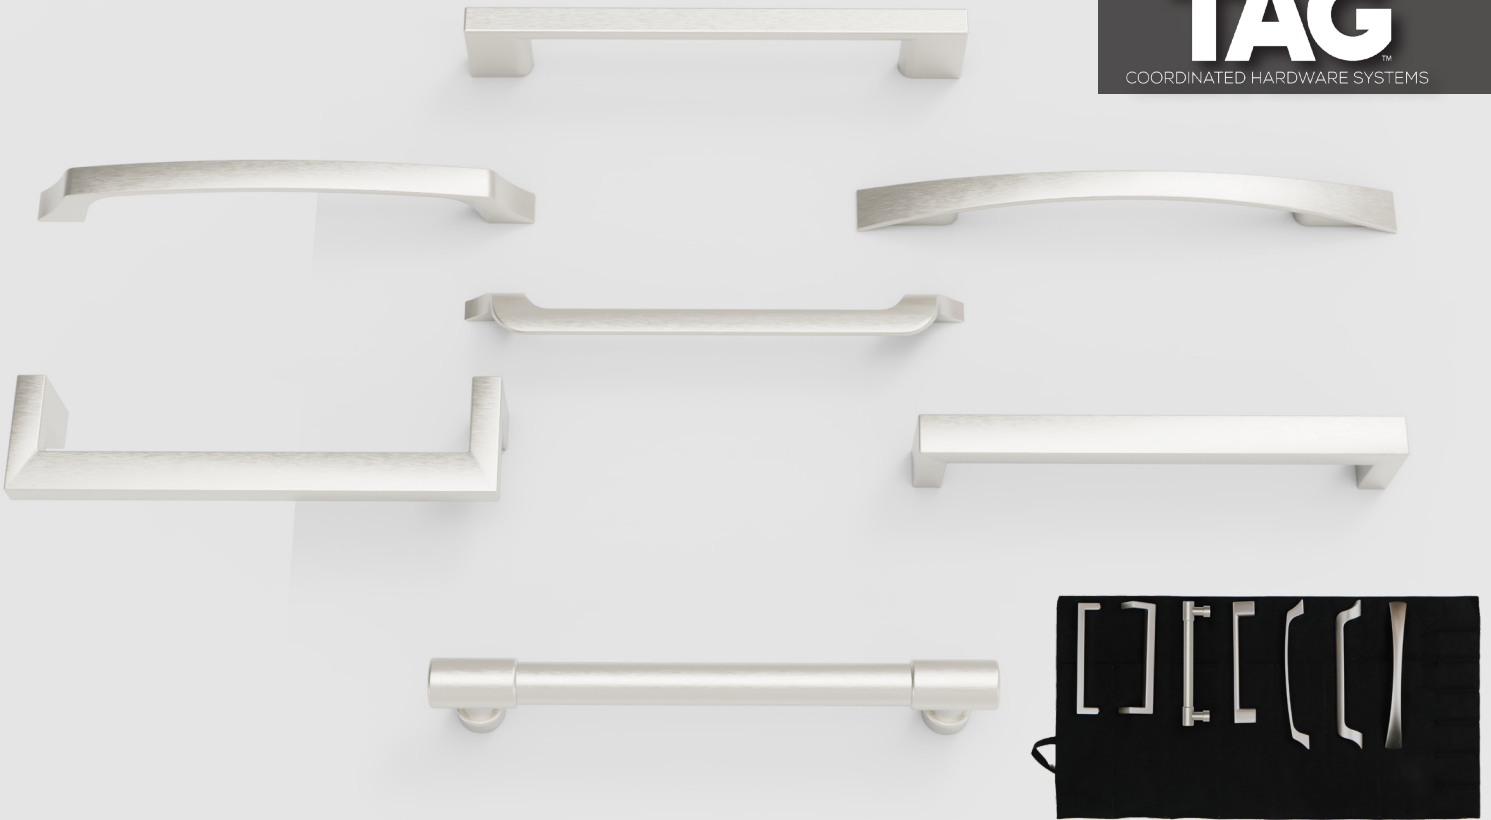

TAG

COORDINATED HARDWARE SYSTEMS

DECORATIVE HARDWARE & FINISH SAMPLES

- Experience the TAG Hardware luxury and help your customers find the perfect match for their space.
- The Decorative Hardware samples include all handles displayed below.
- Includes the entire TAG line of metal finish samples.
- Includes roll-up sleeve to keep your samples organized and protected.

Traditional Handle

Dropped Modern Handle

Modern Handle

Transitional Handle

Transitional Dropped Handle

Classic Handle

Transitional Bow Handle

CHROME

300.3200.CR

MATTE ALUMINUM

300.3200.MAL

SLATE GRAY

300.3200.SG

MATTE NICKEL

300.3200.MNL

MATTE GOLD