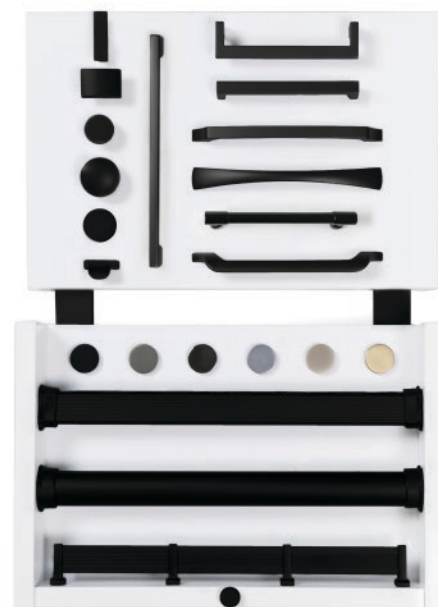

# SHOWROOM DISPLAY

Impress your clients with the quality and sophistication of TAG's coordinated hardware collection with this comprehensive Showroom Display, available in up to six luxurious finishes. Mounted on separate neutral white high-gloss boards, this flexible two-piece showcase can be mounted vertically or side-by-side.

## ADD SYMPHONY TO YOUR SHOWROOM DISPLAY

Complete the Showroom Display by adding Symphony, available in five coordinated aluminum finishes, with luxurious faux leather wrapped horizontal bars available in Winter, Oyster, or Pewter. Add four versatile hooks — Coat Hook, Triple Hook, Jewelry Hook and Shoe Hook — to match the vertical posts. Incorporate Symphony Trays + Holders for additional storage.

### SHOWROOM DISPLAY

**DISPLAY PART 1**  
15.75"W X 22.25"H

ELITE Cleat Hooks  
ELITE Tie Rack  
ELITE Belt Rack  
ELITE Valet Rack

**DISPLAY PART 2**  
15.75"W X 22.25"H

ELITE Handles & Knobs  
SIGNATURE Closet Pole  
ELITE Closet Pole  
ELITE Shoe Fence  
ELITE Valet Pin  
Decorative Knobs,  
displaying other finishes