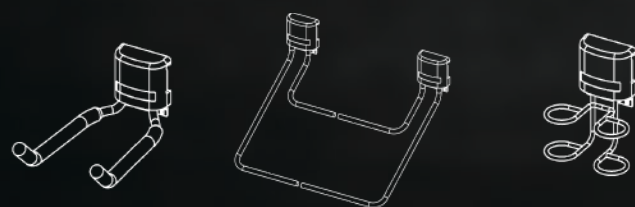

BEYOND THE CLOSET

TRACKWALL SYSTEM

GARAGE | HEAVY DUTY

GARAGE | LIGHT DUTY

OFFICE