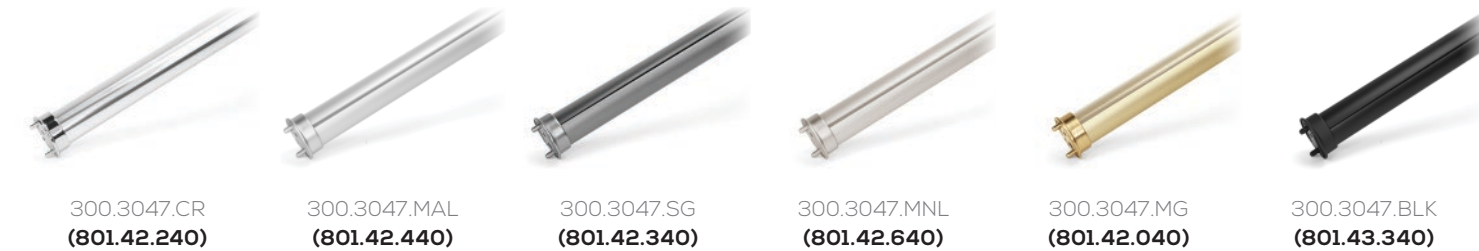

ELITE POLE (20)