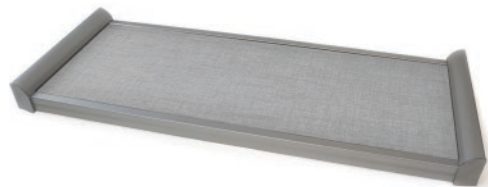

## ENGAGE SHELVES

Carefully engineered with purpose, these shelves provide the capability to store both small and large personal items with ease. Think jewelry, collectibles, and even sweaters - everything you need can be easily found without hassle or mess. Not only are they a space-saving option, but they also allow you greater visibility of all your belongings - meaning you can find what you need faster than ever. Offering the perfect combination of beauty and functionality, these drawers are available in a variety of finishes and two fabric color options.