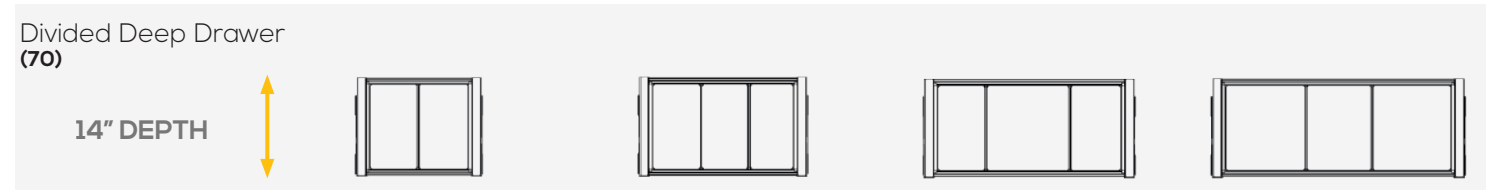

ENGAGE 18" Width 24" Width 30" Width 36" Width

MAL MATTE ALUMINUM	BEA BEACH	31.6385.18.BEA.MAL (807.77.121)	31.6385.24.BEA.MAL (807.77.122)	31.6385.30.BEA.MAL (807.77.123)	31.6385.36.BEA.MAL (807.77.124)
	SLA SLATE	31.6385.18.SLA.MAL (807.77.021)	31.6385.24.SLA.MAL (807.77.022)	31.6385.30.SLA.MAL (807.77.023)	31.6385.36.SLA.MAL (807.77.024)
SG SLATE	BEA BEACH	31.6385.18.BEA.SG (807.78.021)	31.6385.24.BEA.SG (807.78.022)	31.6385.30.BEA.SG (807.78.023)	31.6385.36.BEA.SG (807.78.024)
	SLA SLATE	31.6385.18.SLA.SG (807.78.121)	31.6385.24.SLA.SG (807.78.122)	31.6385.30.SLA.SG (807.78.123)	31.6385.36.SLA.SG (807.78.124)
MNL MATTE NICKEL	BEA BEACH	31.6385.18.BEA.MNL (807.77.721)	31.6385.24.BEA.MNL (807.77.722)	31.6385.30.BEA.MNL (807.77.723)	31.6385.36.BEA.MNL (807.77.724)
	SLA SLATE	31.6385.18.SLA.MNL (807.77.621)	31.6385.24.SLA.MNL (807.77.622)	31.6385.30.SLA.MNL (807.77.623)	31.6385.36.SLA.MNL (807.77.624)
MG MATTE GOLD	BEA BEACH	31.6385.18.BEA.MG (807.77.921)	31.6385.24.BEA.MG (807.77.922)	31.6385.30.BEA.MG (807.77.923)	31.6385.36.BEA.MG (807.77.924)
	SLA SLATE	31.6385.18.SLA.MG (807.77.821)	31.6385.24.SLA.MG (807.77.822)	31.6385.30.SLA.MG (807.77.823)	31.6385.36.SLA.MG (807.77.824)
BLK BLACK	BEA BEACH	31.6385.18.BEA.BLK (807.77.321)	31.6385.24.BEA.BLK (807.77.322)	31.6385.30.BEA.BLK (807.77.323)	31.6385.36.BEA.BLK (807.77.324)
	SLA SLATE	31.6385.18.SLA.BLK (807.77.621)	31.6385.24.SLA.BLK (807.77.622)	31.6385.30.SLA.BLK (807.77.623)	31.6385.36.SLA.BLK (807.77.624)

EXTRA DIVIDER
310.6385.BEA (807.77.392)
310.6385.SLA (807.77.492)