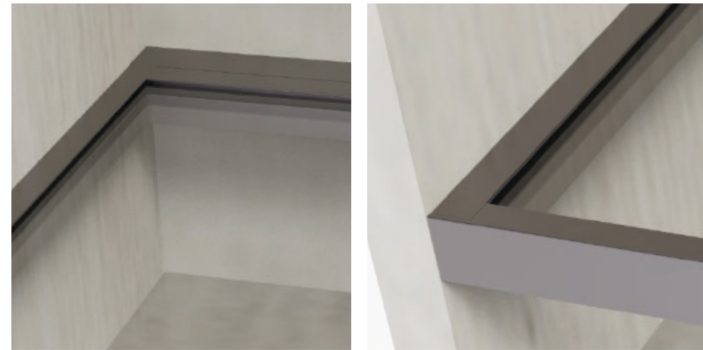

Fixed Mirrors can be mounted on larger Symphony models with a set of 4 Mirror Brackets.

FULL ROTATION MIRROR

The Full Rotation Mirrors pull out from your closet wall like a compact panel to provide you with a view of yourself. Not only does it save floor space in your room, but the reflective surface adds dimension to the room.

# ILLUMINATED GLASS SHELF

Transform your closet, media unit, or office space with a glass shelf and integrated lighting that creates a touch of elegance. Illuminated glass shelves provide a modern and sophisticated look while helping to draw attention to your favorite accessories. Crafted from quality glass and metal frames with five finish options, our glass shelves will perfectly coordinate with the rest of the room. Plus, you can choose from either warm or cool light options so you can create the perfect ambiance in any space.

**ILLUMINATED GLASS SHELF**  
 The Illuminated Glass Shelf is an ideal surface addition above an Engage Jewelry or Sunglasses Drawer. The glass top allows you to display what's inside the drawer when closed while at the same time protecting the items from dust.  
 WIDTHS: 18" | 24" | 30" | 36"  
 DEPTH: 13 1/2" | 20 3/8" (INSET MOUNT)  
 LIGHT: WARM (3000K) OR COOL (4000K)