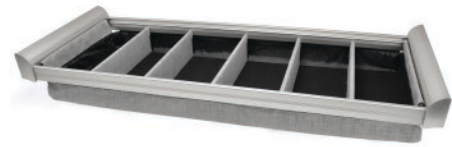

ENGAGE DRAWERS

Engage Basket Drawers are the perfect organization solution for all of your storage needs. Adjustable dividers in the Lingerie and Divided Deep Drawers are a great way to organize your space. With adjustable dividers, you can easily reorganize these items at any time depending on your storage needs. It's a practical yet convenient way to make sure you have everything at the ready when needed!

LINGERIE DRAWER

A shallow divided drawer, which is ideal for storing lingerie, socks, and other small accessories.