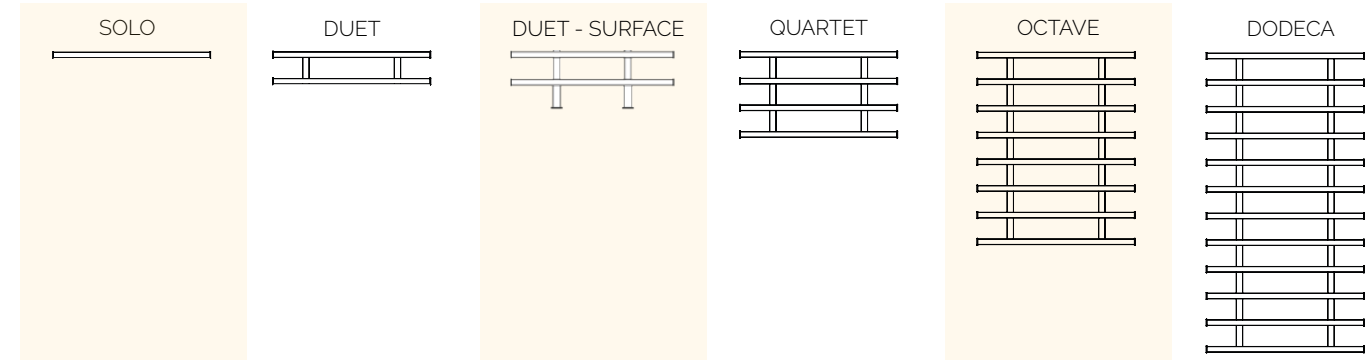

All Symphony heights are available in four widths: 13.5" | 23" | 35" | 47"