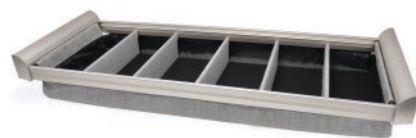

F. ENGAGE LINGERIE DRAWER