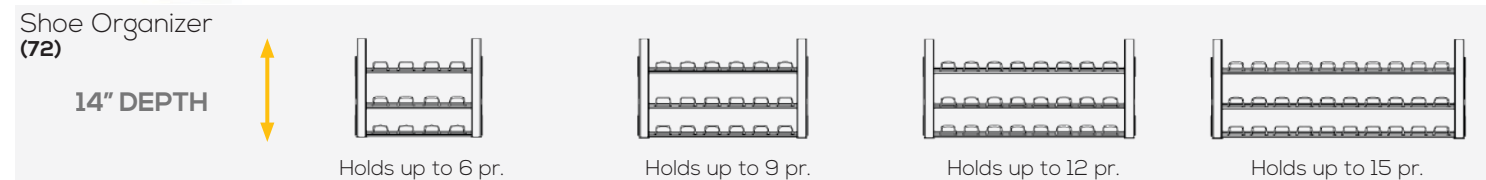

MAL MATTE ALUMINUM	31.6415.18.MAL (807.77.071)	31.6415.24.MAL (807.77.072)	31.6415.30.MAL (807.77.073)	31.6415.36.MAL (807.77.074)
SG SLATE	31.6415.18.SG (807.77.271)	31.6415.24.SG (807.77.272)	31.6415.30.SG (807.77.273)	31.6415.36.SG (807.77.274)
MNL MATTE NICKEL	31.6415.18.MNL (807.77.671)	31.6415.24.MNL (807.77.672)	31.6415.30.MNL (807.77.673)	31.6415.36.MNL (807.77.674)
MG MATTE GOLD	31.6415.18.MG (807.77.971)	31.6415.24.MG (807.77.972)	31.6415.30.MG (807.77.973)	31.6415.36.MG (807.77.974)
BLK BLACK	31.6415.18.BLK (807.77.571)	31.6415.24.BLK (807.77.572)	31.6415.30.BLK (807.77.573)	31.6415.36.BLK (807.77.574)

NOTE: Larger shoe sizes can affect spacing maximums.