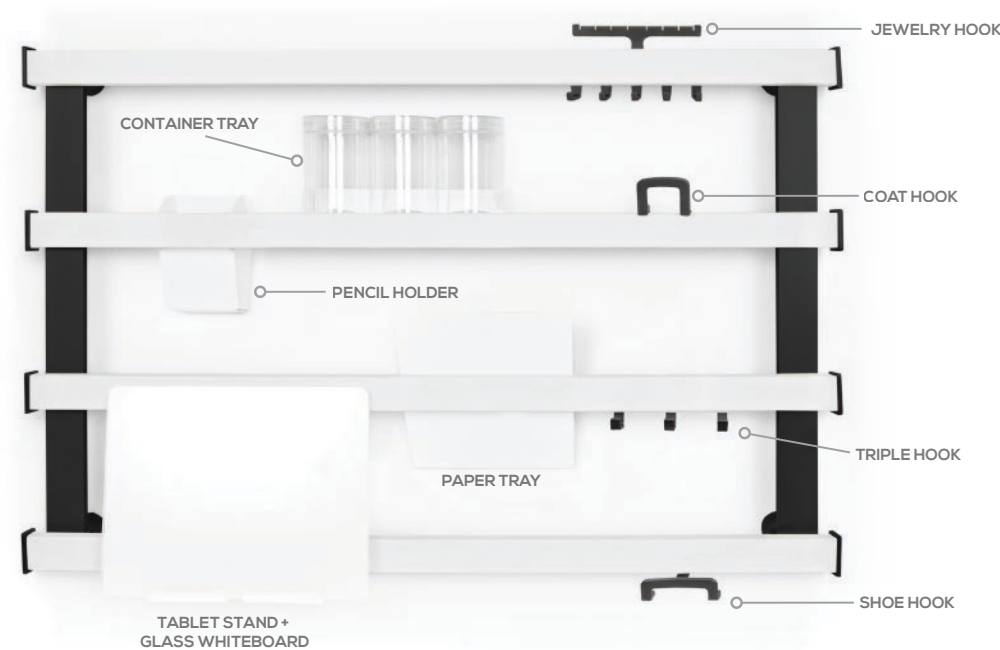

SYMPHONY + ACCESSORIES

NEW Symphony Accessories

FAUX LEATHER POCKET

MIRROR WITH MOUNTING BRACKETS

SHOWROOM DISPLAY

CHROME	MATTE ALUMINUM	SLATE
31.940.00.CR (732.05.813)	31.940.00.MAL (732.05.814)	31.940.00.SG (732.05.815)
MATTE NICKEL	MATTE GOLD	BLACK
31.940.00.MNL (732.05.816)	31.940.00.MG (732.05.817)	31.940.00.BLK (732.31.781)