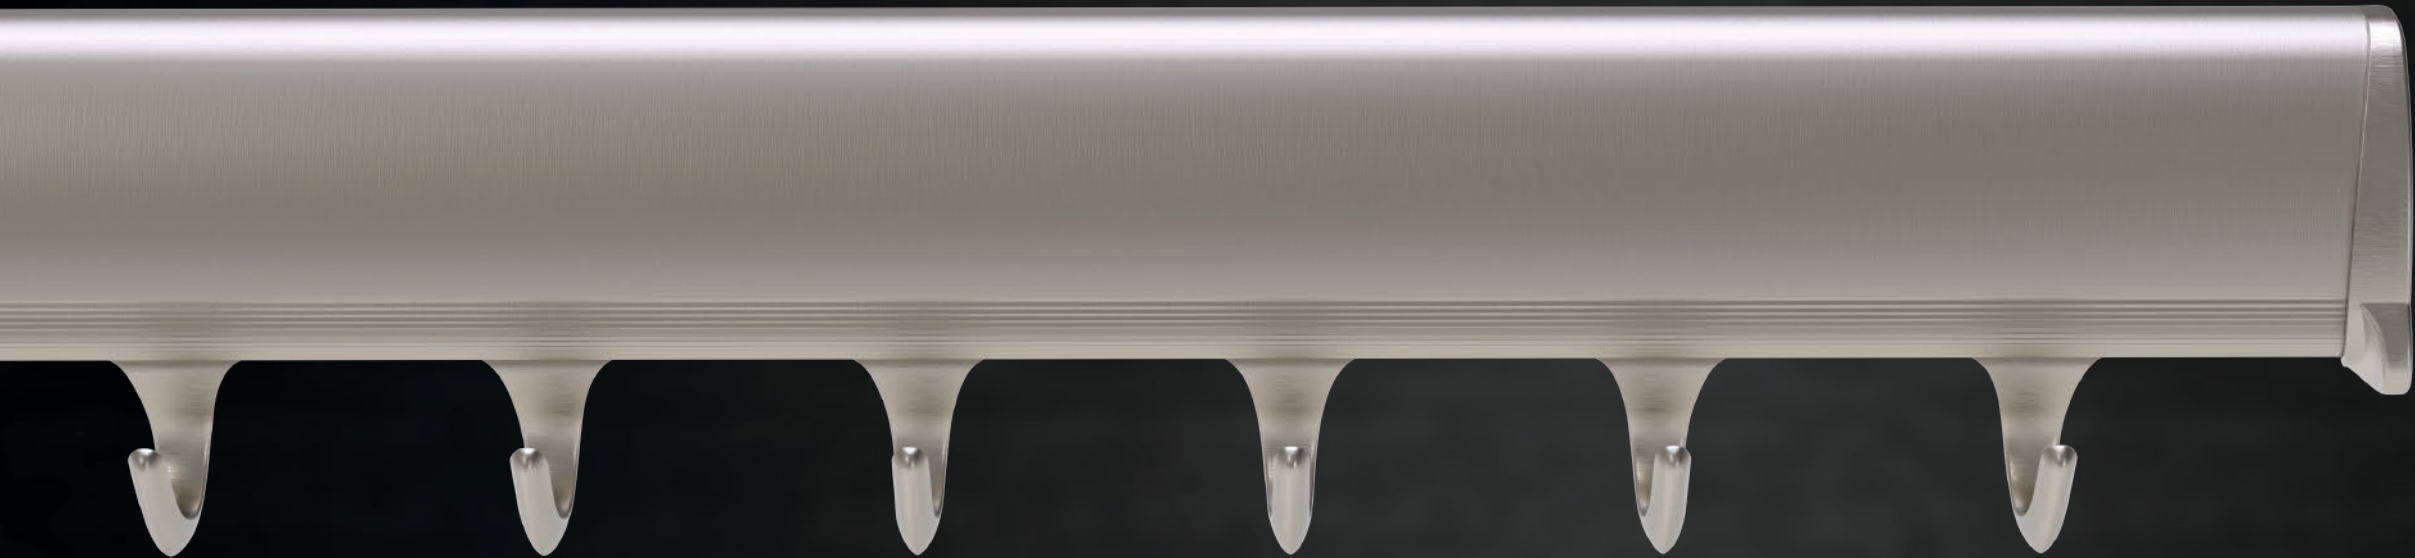

STORAGE SOLUTIONS

ELITE VALETS & RACKS

12"

14"

12" | 5 Hooks

14" | 6 Hooks

18" | 8 Hooks

12" | 5 Hooks

14" | 6 Hooks

18" | 8 Hooks

12" | 5 Hooks

14" | 6 Hooks

18" | 8 Hooks