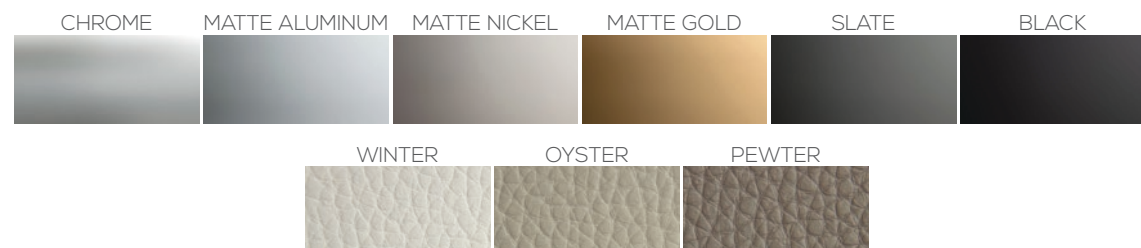

## ELITE LEATHER WRAPPED HANDLES

Add a touch of luxe to your designs with Elite Leather Handles. Choose from three different styles, designed with modern angles or soft rounded forms, and create custom color combinations from six finishes and three leather options. With these handles, you can be sure to achieve the desired look for any closet design that is truly unique.

LEATHER PULL

MODERN LEATHER HANDLE

TRADITIONAL LEATHER HANDLE

AVAILABLE SIZES: 128MM | 256MM

## ELITE TRADITIONAL HANDLES & KNOBS

A simple classic design of handles and knob, offering a rounded form for a smooth touch. The Elite Traditional Handle is available in TAG Hardware's longest handle, 14 3/4", ideal for wall beds and tall cabinets. Both the Traditional Handle and Knob complement the Traditional Leather Handle.