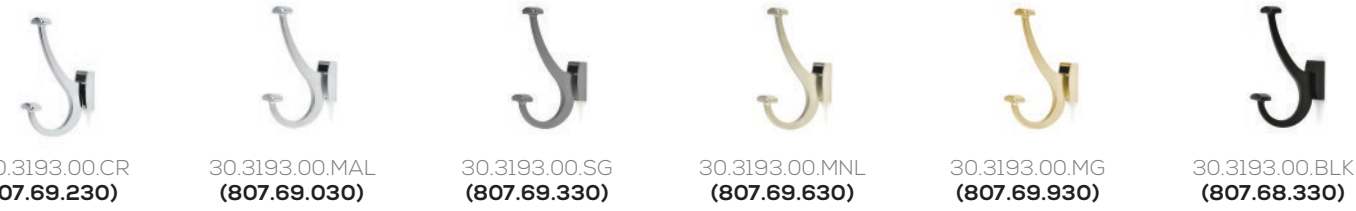

COAT HOOK (36)

30.3193.00.CR (807.69.230)	30.3193.00.MAL (807.69.030)	30.3193.00.SG (807.69.330)	30.3193.00.MNL (807.69.630)	30.3193.00.MG (807.69.930)	30.3193.00.BLK (807.68.330)