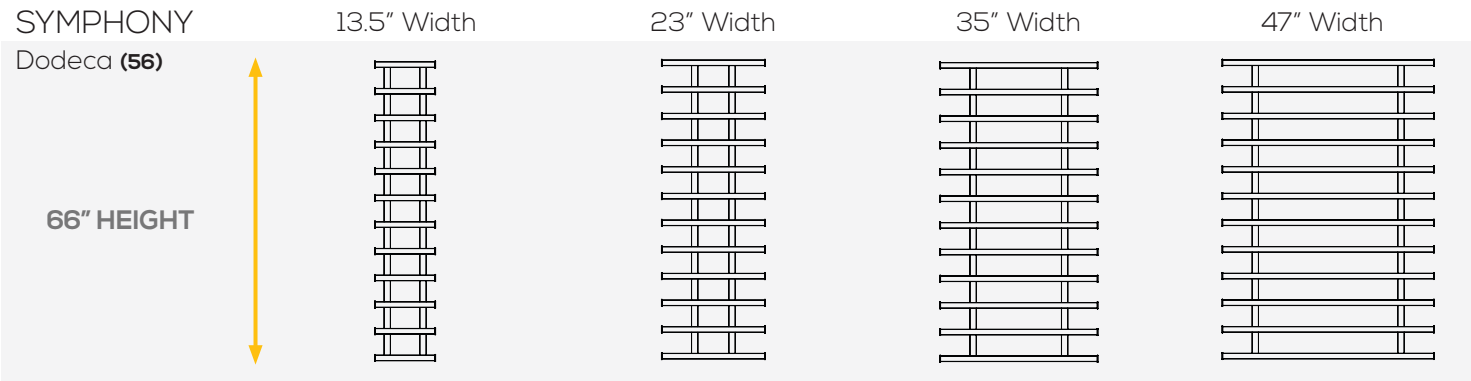

MAL	WIN WINTER	310.8366.MAL + 310.8613.04.WIN x3 (807.73.671)	310.8366.MAL + 310.8623.04.WIN x3 (807.73.670)	310.8366.MAL + 310.8635.04.WIN x3 (807.73.872)	310.8366.MAL + 310.8647.04.WIN x3 (807.73.871)
	OYS OYSTER	310.8366.MAL + 310.8613.04.OYS x3 (807.73.072)	310.8366.MAL + 310.8623.04.OYS x3 (807.73.071)	310.8366.MAL + 310.8635.04.OYS x3 (807.73.070)	310.8366.MAL + 310.8647.04.OYS x3 (807.73.672)
	PWT PEWTER	310.8366.MAL + 310.8613.04.PWT x3 (807.73.870)	310.8366.MAL + 310.8623.04.PWT x3 (807.73.372)	310.8366.MAL + 310.8635.04.PWT x3 (807.73.371)	310.8366.MAL + 310.8647.04.PWT x3 (807.73.370)

SG	WIN WINTER	310.8366.SG + 310.8613.04.WIN x3 (807.74.621)	310.8366.SG + 310.8623.04.WIN x3 (807.74.620)	310.8366.SG + 310.8635.04.WIN x3 (807.74.822)	310.8366.SG + 310.8647.04.WIN x3 (807.74.821)
	OYS OYSTER	310.8366.SG + 310.8613.04.OYS x3 (807.74.022)	310.8366.SG + 310.8623.04.OYS x3 (807.74.021)	310.8366.SG + 310.8635.04.OYS x3 (807.74.020)	310.8366.SG + 310.8647.04.OYS x3 (807.74.622)
	PWT PEWTER	310.8366.SG + 310.8613.04.PWT x3 (807.74.820)	310.8366.SG + 310.8623.04.PWT x3 (807.74.322)	310.8366.SG + 310.8635.04.PWT x3 (807.74.321)	310.8366.SG + 310.8647.04.PWT x3 (807.74.320)

MNL	WIN WINTER	310.8366.MNL + 310.8613.04.WIN x3 (807.74.611)	310.8366.MNL + 310.8623.04.WIN x3 (807.74.610)	310.8366.MNL + 310.8635.04.WIN x3 (807.74.812)	310.8366.MNL + 310.8647.04.WIN x3 (807.74.811)
	OYS OYSTER	310.8366.MNL + 310.8613.04.OYS x3 (807.74.012)	310.8366.MNL + 310.8623.04.OYS x3 (807.74.011)	310.8366.MNL + 310.8635.04.OYS x3 (807.74.010)	310.8366.MNL + 310.8647.04.OYS x3 (807.74.612)
	PWT PEWTER	310.8366.MNL + 310.8613.04.PWT x3 (807.74.810)	310.8366.MNL + 310.8623.04.PWT x3 (807.74.312)	310.8366.MNL + 310.8635.04.PWT x3 (807.74.311)	310.8366.MNL + 310.8647.04.PWT x3 (807.74.310)

MG	WIN WINTER	310.8366.MG + 310.8613.04.WIN x3 (807.73.681)	310.8366.MG + 310.8623.04.WIN x3 (807.73.680)	310.8366.MG + 310.8635.04.WIN x3 (807.73.882)	310.8366.MG + 310.8647.04.WIN x3 (807.73.881)
	OYS OYSTER	310.8366.MG + 310.8613.04.OYS x3 (807.73.082)	310.8366.MG + 310.8623.04.OYS x3 (807.73.081)	310.8366.MG + 310.8635.04.OYS x3 (807.73.080)	310.8366.MG + 310.8647.04.OYS x3 (807.73.682)
	PWT PEWTER	310.8366.MG + 310.8613.04.PWT x3 (807.73.880)	310.8366.MG + 310.8623.04.PWT x3 (807.73.382)	310.8366.MG + 310.8635.04.PWT x3 (807.73.381)	310.8366.MG + 310.8647.04.PWT x3 (807.73.380)