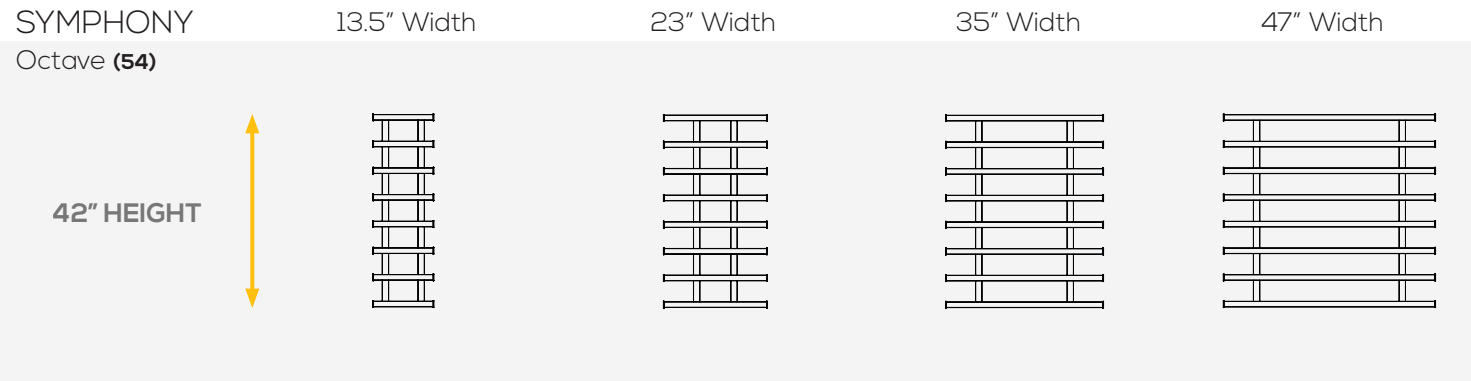

MAL	WIN WINTER	310.8342.MAL + 310.8613.04.WIN x2 (807.73.651)	310.8342.MAL + 310.8623.04.WIN x2 (807.73.650)	310.8342.MAL + 310.8635.04.WIN x2 (807.73.852)	310.8342.MAL + 310.8647.04.WIN x2 (807.73.851)
	OYS OYSTER	310.8342.MAL + 310.8613.04.OYS x2 (807.73.052)	310.8342.MAL + 310.8623.04.OYS x2 (807.73.051)	310.8342.MAL + 310.8635.04.OYS x2 (807.73.050)	310.8342.MAL + 310.8647.04.OYS x2 (807.73.652)
	PWT PEWTER	310.8342.MAL + 310.8613.04.PWT x2 (807.73.850)	310.8342.MAL + 310.8623.04.PWT x2 (807.73.352)	310.8342.MAL + 310.8635.04.PWT x2 (807.73.351)	310.8342.MAL + 310.8647.04.PWT x2 (807.73.350)

SG	WIN WINTER	310.8342.SG + 310.8613.04.WIN x2 (807.74.601)	310.8342.SG + 310.8623.04.WIN x2 (807.74.600)	310.8342.SG + 310.8635.04.WIN x2 (807.74.802)	310.8342.SG + 310.8647.04.WIN x2 (807.74.801)
	OYS OYSTER	310.8342.SG + 310.8613.04.OYS x2 (807.74.002)	310.8342.SG + 310.8623.04.OYS x2 (807.74.001)	310.8342.SG + 310.8635.04.OYS x2 (807.74.000)	310.8342.SG + 310.8647.04.OYS x2 (807.74.602)
	PWT PEWTER	310.8342.SG + 310.8613.04.PWT x2 (807.74.800)	310.8342.SG + 310.8623.04.PWT x2 (807.74.302)	310.8342.SG + 310.8635.04.PWT x2 (807.74.301)	310.8342.SG + 310.8647.04.PWT x2 (807.74.300)

MNL	WIN WINTER	310.8342.MNL + 310.8613.04.WIN x2 (807.73.641)	310.8342.MNL + 310.8623.04.WIN x2 (807.73.640)	310.8342.MNL + 310.8635.04.WIN x2 (807.73.842)	310.8342.MNL + 310.8647.04.WIN x2 (807.73.841)
	OYS OYSTER	310.8342.MNL + 310.8613.04.OYS x2 (807.73.042)	310.8342.MNL + 310.8623.04.OYS x2 (807.73.041)	310.8342.MNL + 310.8635.04.OYS x2 (807.73.040)	310.8342.MNL + 310.8647.04.OYS x2 (807.73.642)
	PWT PEWTER	310.8342.MNL + 310.8613.04.PWT x2 (807.73.840)	310.8342.MNL + 310.8623.04.PWT x2 (807.73.342)	310.8342.MNL + 310.8635.04.PWT x2 (807.73.341)	310.8342.MNL + 310.8647.04.PWT x2 (807.73.340)

MG	WIN WINTER	310.8342.MG + 310.8613.04.WIN x2 (807.73.661)	310.8342.MG + 310.8623.04.WIN x2 (807.73.660)	310.8342.MG + 310.8635.04.WIN x2 (807.73.862)	310.8342.MG + 310.8647.04.WIN x2 (807.73.861)
	OYS OYSTER	310.8342.MG + 310.8613.04.OYS x2 (807.73.062)	310.8342.MG + 310.8623.04.OYS x2 (807.73.061)	310.8342.MG + 310.8635.04.OYS x2 (807.73.060)	310.8342.MG + 310.8647.04.OYS x2 (807.73.662)
	PWT PEWTER	310.8342.MG + 310.8613.04.PWT x2 (807.73.860)	310.8342.MG + 310.8623.04.PWT x2 (807.73.362)	310.8342.MG + 310.8635.04.PWT x2 (807.73.361)	310.8342.MG + 310.8647.04.PWT x2 (807.73.360)