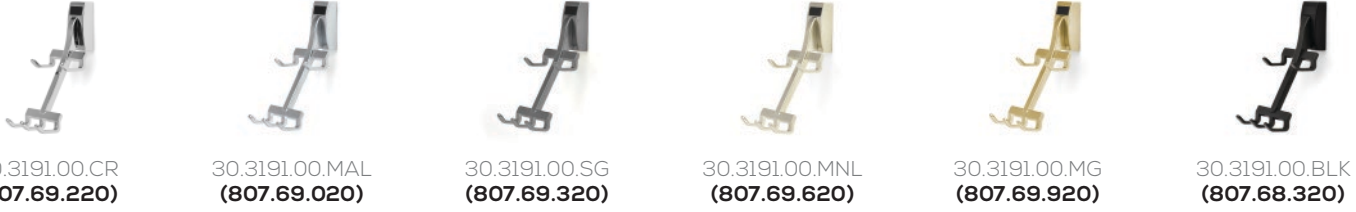

BELT HOOK (36)

30.3191.00.CR (807.69.220)	30.3191.00.MAL (807.69.020)	30.3191.00.SG (807.69.320)	30.3191.00.MNL (807.69.620)	30.3191.00.MG (807.69.920)	30.3191.00.BLK (807.68.320)