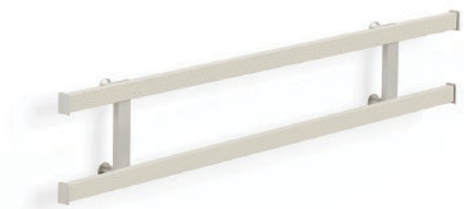

DUET

The height of this versatile Symphony option allows it to be mounted almost anywhere to serve an array of applications.

The double bar configuration provides ample space for a guest entryway, behind an office door or as additional hanging storage in a bedroom. The Duet can be mounted lower on the wall as a stand-alone shoe rack or add another Duet above for backpacks and jackets.