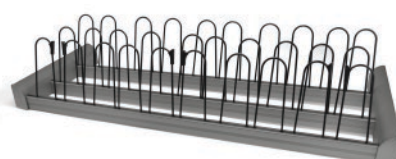

K. ENGAGE SHOE ORGANIZER