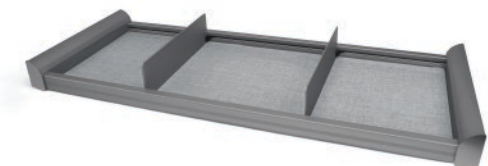

ENGAGE DIVIDED SHELF
Ideal for storing folded sweaters and jeans, or use the divided shelf to store small occasional bags and accessories.