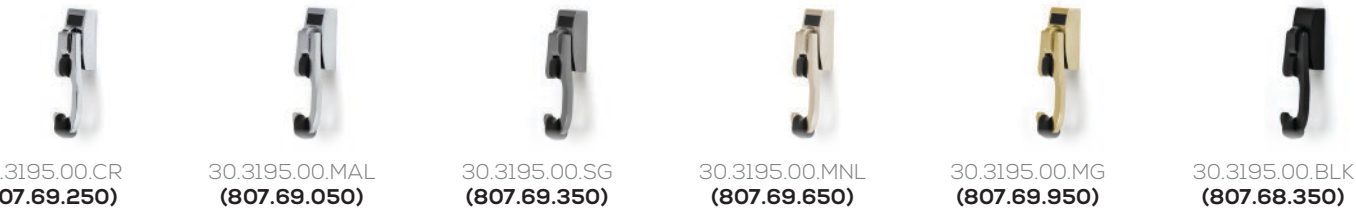

BROOM HOOK (36)

30.3195.00.CR (807.69.250)	30.3195.00.MAL (807.69.050)	30.3195.00.SG (807.69.350)	30.3195.00.MNL (807.69.650)	30.3195.00.MG (807.69.950)	30.3195.00.BLK (807.68.350)

ELITE ACCESSORIES

WINTER	OYSTER	PEWTER