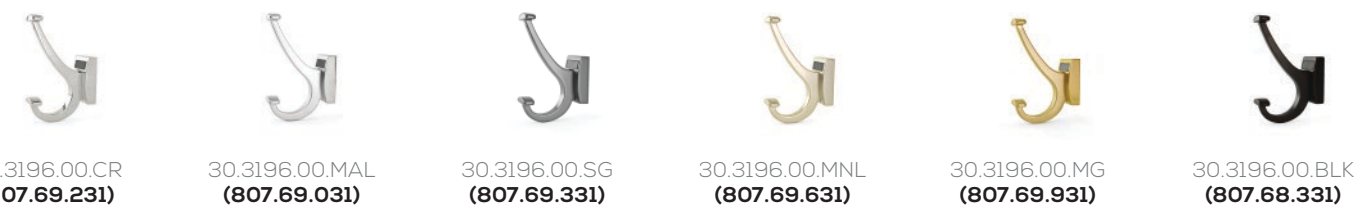

COMPACT COAT HOOK (36)

30.3196.00.CR (807.69.231)	30.3196.00.MAL (807.69.031)	30.3196.00.SG (807.69.331)	30.3196.00.MNL (807.69.631)	30.3196.00.MG (807.69.931)	30.3196.00.BLK (807.68.331)