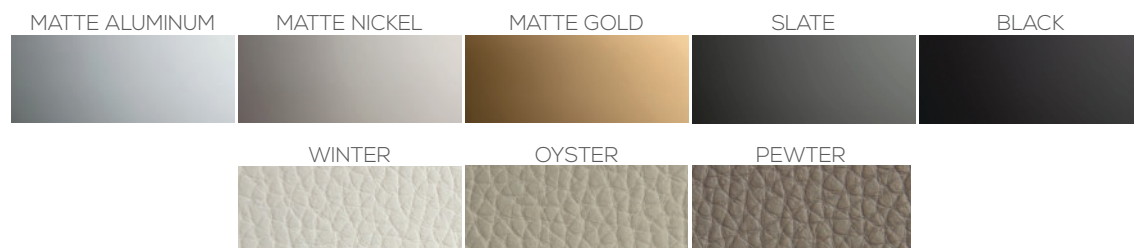

The Symphony Surface Mount is ideal for any desk, table or cabinet where you need to clear the clutter and create elegant order.

And it's perfect for adjustable-height desks or when a wall mount is not a suitable option - such as in front of a window or mirror or when the wall material is preferred to remain intact such as brick, tile or marble.

AVAILABLE WIDTHS: 13.5" | 23" | 35" | 47"