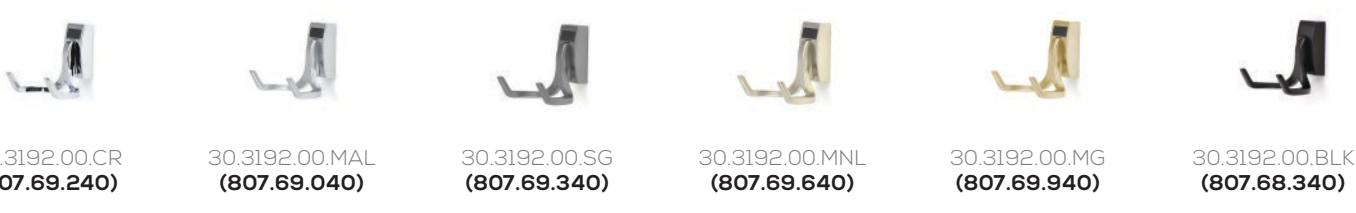

DOUBLE HOOK (36)

30.3192.00.CR (807.69.240)	30.3192.00.MAL (807.69.040)	30.3192.00.SG (807.69.340)	30.3192.00.MNL (807.69.640)	30.3192.00.MG (807.69.940)	30.3192.00.BLK (807.68.340)