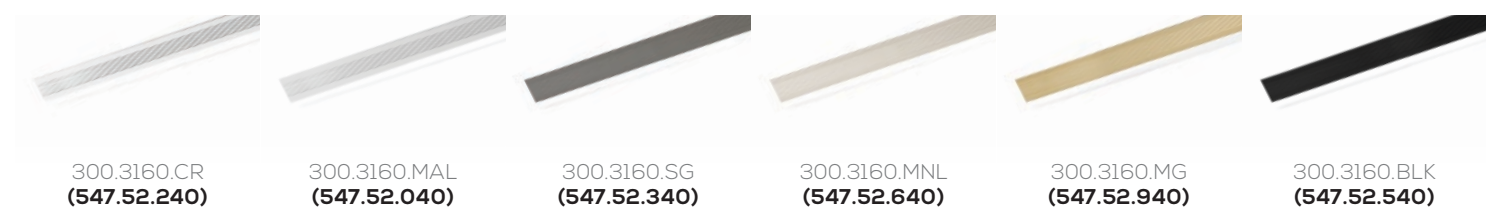

SHOE FENCE BAR 93"

300.3160.CR (547.52.240)	300.3160.MAL (547.52.040)	300.3160.SG (547.52.340)	300.3160.MNL (547.52.640)	300.3160.MG (547.52.940)	300.3160.BLK (547.52.540)