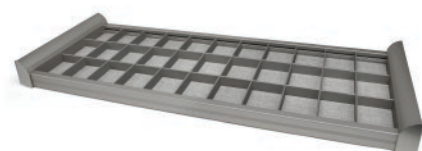

H. ENGAGE JEWELRY ORGANIZER