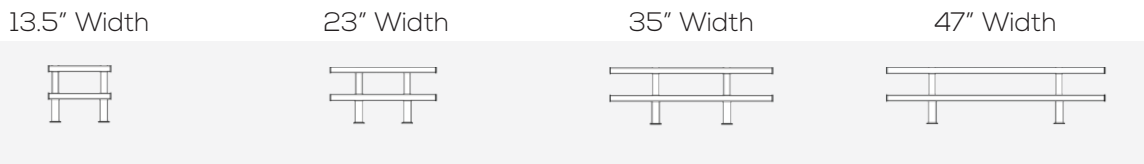

SYMPHONY
Duet Surface (58)
12.5" HEIGHT

		13.5" Width	23" Width	35" Width	47" Width
MAL MATTE ALUMINUM	WIN WINTER	310.8312.MAL + 310.8613.02.WIN (807.74.270)	310.8312.MAL + 310.8623.02.WIN (807.74.271)	310.8312.MAL + 310.8635.02.WIN (807.74.272)	310.8312.MAL + 310.8647.02.WIN (807.74.273)
	OYS OYSTER	310.8312.MAL + 310.8613.02.OYS (807.74.070)	310.8312.MAL + 310.8623.02.OYS (807.74.071)	310.8312.MAL + 310.8635.02.OYS (807.74.072)	310.8312.MAL + 310.8647.02.OYS (807.74.073)
	PWT PEWTER	310.8312.MAL + 310.8613.02.PWT (807.74.170)	310.8312.MAL + 310.8623.02.PWT (807.74.171)	310.8312.MAL + 310.8635.02.PWT (807.74.172)	310.8312.MAL + 310.8647.02.PWT (807.74.173)
SG SLATE	WIN WINTER	310.8312.SG + 310.8613.02.WIN (807.74.580)	310.8312.SG + 310.8623.02.WIN (807.74.581)	310.8312.SG + 310.8635.02.WIN (807.74.582)	310.8312.SG + 310.8647.02.WIN (807.74.583)
	OYS OYSTER	310.8312.SG + 310.8613.02.OYS (807.74.380)	310.8312.SG + 310.8623.02.OYS (807.74.381)	310.8312.SG + 310.8635.02.OYS (807.74.382)	310.8312.SG + 310.8647.02.OYS (807.74.383)
	PWT PEWTER	310.8312.SG + 310.8613.02.PWT (807.74.480)	310.8312.SG + 310.8623.02.PWT (807.74.481)	310.8312.SG + 310.8635.02.PWT (807.74.482)	310.8312.SG + 310.8647.02.PWT (807.74.483)
MNL MATTE NICKEL	WIN WINTER	310.8312.MNL + 310.8613.02.WIN (807.74.280)	310.8312.MG + 310.8613.02.WIN (807.74.281)	310.8312.MNL + 310.8635.02.WIN (807.74.282)	310.8312.MNL + 310.8647.02.WIN (807.74.283)
	OYS OYSTER	310.8312.MNL + 310.8613.02.OYS (807.74.080)	310.8312.MG + 310.8613.02.OYS (807.74.081)	310.8312.MNL + 310.8635.02.OYS (807.74.082)	310.8312.MNL + 310.8647.02.OYS (807.74.083)
	PWT PEWTER	310.8312.MNL + 310.8613.02.PWT (807.74.180)	310.8312.MG + 310.8613.02.PWT (807.74.181)	310.8312.MNL + 310.8635.02.PWT (807.74.182)	310.8312.MNL + 310.8647.02.PWT (807.74.183)
MG MATTE GOLD	WIN WINTER	310.8312.MG + 310.8613.02.WIN (807.74.870)	310.8312.MG + 310.8623.02.WIN (807.74.871)	310.8312.MG + 310.8635.02.WIN (807.74.872)	310.8312.MG + 310.8647.02.WIN (807.74.873)
	OYS OYSTER	310.8312.MG + 310.8613.02.OYS (807.74.670)	310.8312.MG + 310.8623.02.OYS (807.74.671)	310.8312.MG + 310.8635.02.OYS (807.74.672)	310.8324.MG + 310.8647.02.OYS (807.74.673)
	PWT PEWTER	310.8312.MG + 310.8613.02.PWT (807.74.770)	310.8312.MG + 310.8623.02.PWT (807.74.771)	310.8312.MG + 310.8635.02.PWT (807.74.772)	310.8312.MG + 310.8647.02.PWT (807.74.773)
BLK BLACK	WIN WINTER	310.8312.BLK + 310.8613.02.WIN (807.74.570)	310.8312.BLK + 310.8623.02.WIN (807.74.571)	310.8312.BLK + 310.8635.02.WIN (807.74.572)	310.8312.BLK + 310.8647.02.WIN (807.74.573)
	OYS OYSTER	310.8312.BLK + 310.8613.02.OYS (807.74.370)	310.8312.BLK + 310.8623.02.OYS (807.74.371)	310.8312.BLK + 310.8635.02.OYS (807.74.372)	310.8312.BLK + 310.8647.02.OYS (807.74.373)
	PWT PEWTER	310.8312.BLK + 310.8613.02.PWT (807.74.470)	310.8312.BLK + 310.8623.02.PWT (807.74.471)	310.8312.BLK + 310.8635.02.PWT (807.74.472)	310.8312.BLK + 310.8647.02.PWT (807.74.473)