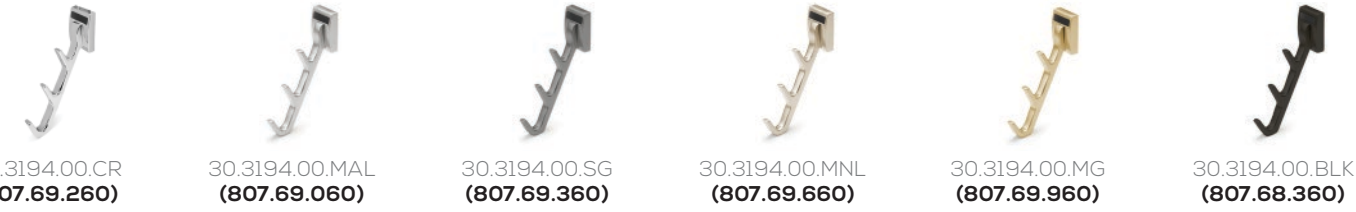

WATERFALL HOOK (36)

30.3194.00.CR (807.69.260)	30.3194.00.MAL (807.69.060)	30.3194.00.SG (807.69.360)	30.3194.00.MNL (807.69.660)	30.3194.00.MG (807.69.960)	30.3194.00.BLK (807.68.360)