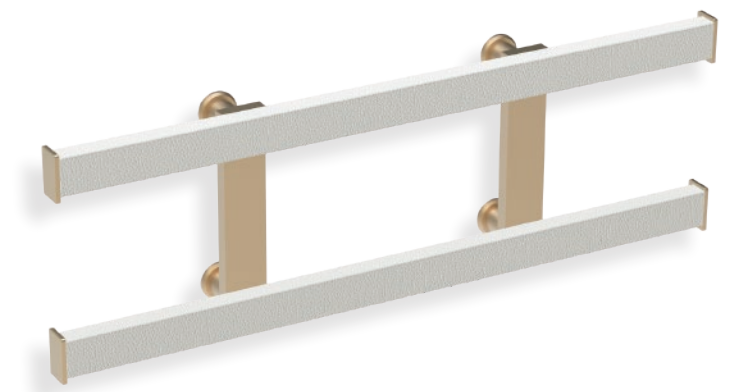

SYMPHONY DUET