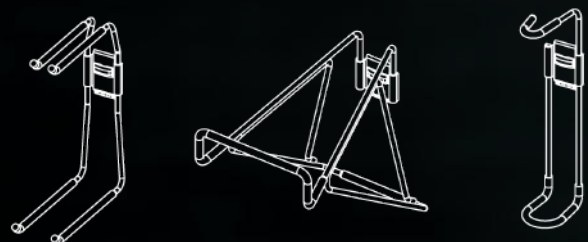

GARAGE | LIGHT DUTY