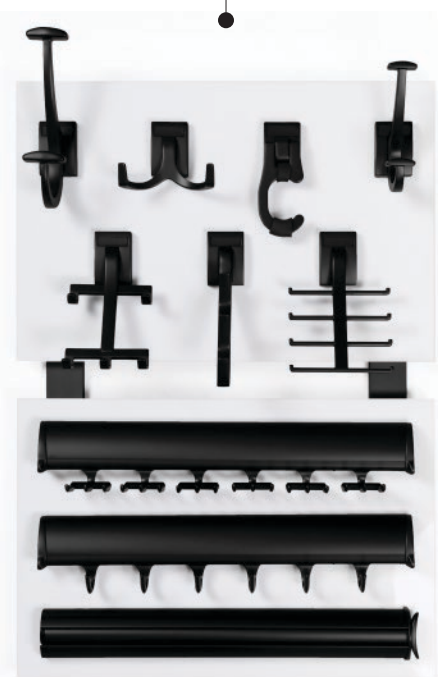

SHOWROOM DISPLAY

Impress your clients with the quality and sophistication of TAG's coordinated hardware collection with this comprehensive Showroom Display, available in up to six luxurious finishes. Mounted on separate neutral white high-gloss boards, this flexible two-piece showcase can be mounted vertically or side-by-side.

ADD SYMPHONY TO YOUR SHOWROOM DISPLAY

Complete the Showroom Display by adding Symphony, available in five coordinated aluminum finishes, with luxurious faux leather wrapped horizontal bars available in Winter, Oyster, or Pewter. Add four versatile hooks — Coat Hook, Triple Hook, Jewelry Hook and Shoe Hook — to match the vertical posts. Incorporate Symphony Trays + Holders for additional storage.

SHOWROOM DISPLAY

DISPLAY PART 1
15.75"W X 22.25"H

ELITE Cleat Hooks
ELITE Tie Rack
ELITE Belt Rack
ELITE Valet Rack