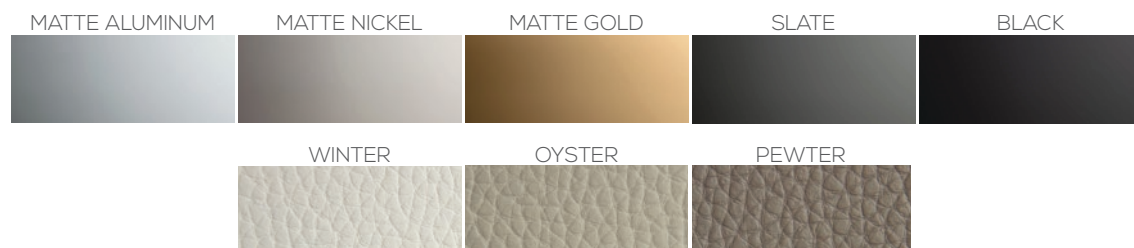

SYMPHONY SOLO & DUET

SOLO

A single bar system that is the most versatile of all the Symphony products - ideally suited to add hanging options almost anywhere in the home.

Add to a closet partition or above a counter or table. Install in the mudroom or entry to hang keys, purses and dog leads. Perfect as a clean array of coat hooks behind a door or for organizing jewelry between upper and lower cabinets.

The Solo's mounting versatility enables it to be used anywhere.

DUET

The height of this versatile Symphony option allows it to be mounted almost anywhere to serve an array of applications.

The double bar configuration provides ample space for a guest entryway, behind an office door or as additional hanging storage in a bedroom. The Duet can be mounted lower on the wall as a stand-alone shoe rack or add another Duet above for backpacks and jackets.

AVAILABLE WIDTHS: 13.5" | 23" | 35" | 47"