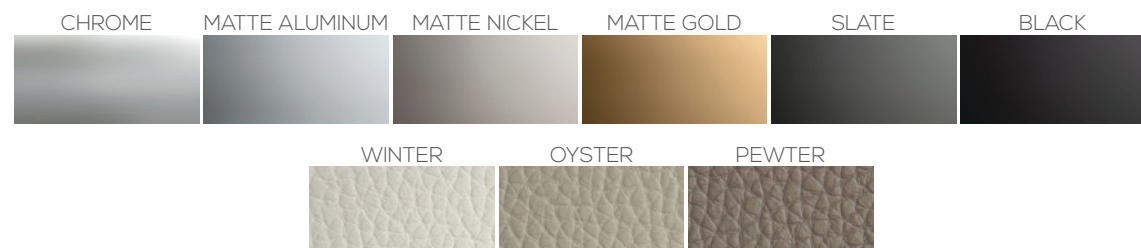

ELITE POLES

Glide from one item to the next with the utmost of ease with the capped, form-fitted ELITE Closet Pole, specially designed for smooth and quiet operation. Uses two patented ELITE Pole Cups.

A luxury piece with a purpose: the leather closet pole offers something different than traditional options. Not only does it provide character and style to any home, but it's also designed to be appealing to the touch.

Engineered to provide extra stability while hanging heavier items. These closet poles can help luxury closets stand out from the everyday, providing an attractive way of both organizing and showcasing your wardrobe.

A polymer top cap prevents hangers from gliding directly on the pole surface, preventing scratching. The cap ensures smooth movement of hangers and enhances the durability and longevity of the closet pole.

A patented two-piece design that completely covers the ends of the capped closet poles, leaving no sharp ends exposed. Mounts directly into standard system holes, and can be easily repositioned.