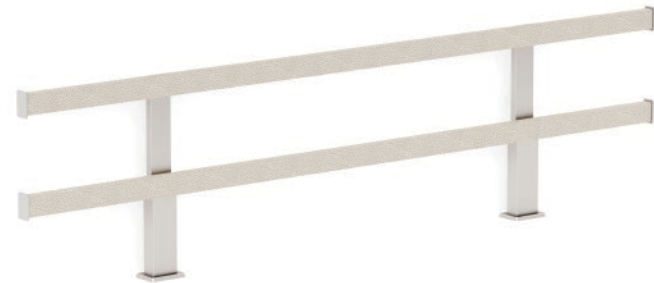

Design possibilities and potential applications are limitless.

AVAILABLE WIDTHS: 13.5" | 23" | 35" | 47"

The Symphony Surface Mount is ideal for any desk, table or cabinet where you need to clear the clutter and create elegant order.

And it's perfect for adjustable-height desks or when a wall mount is not a suitable option - such as in front of a window or mirror or when the wall material is preferred to remain intact such as brick, tile or marble.