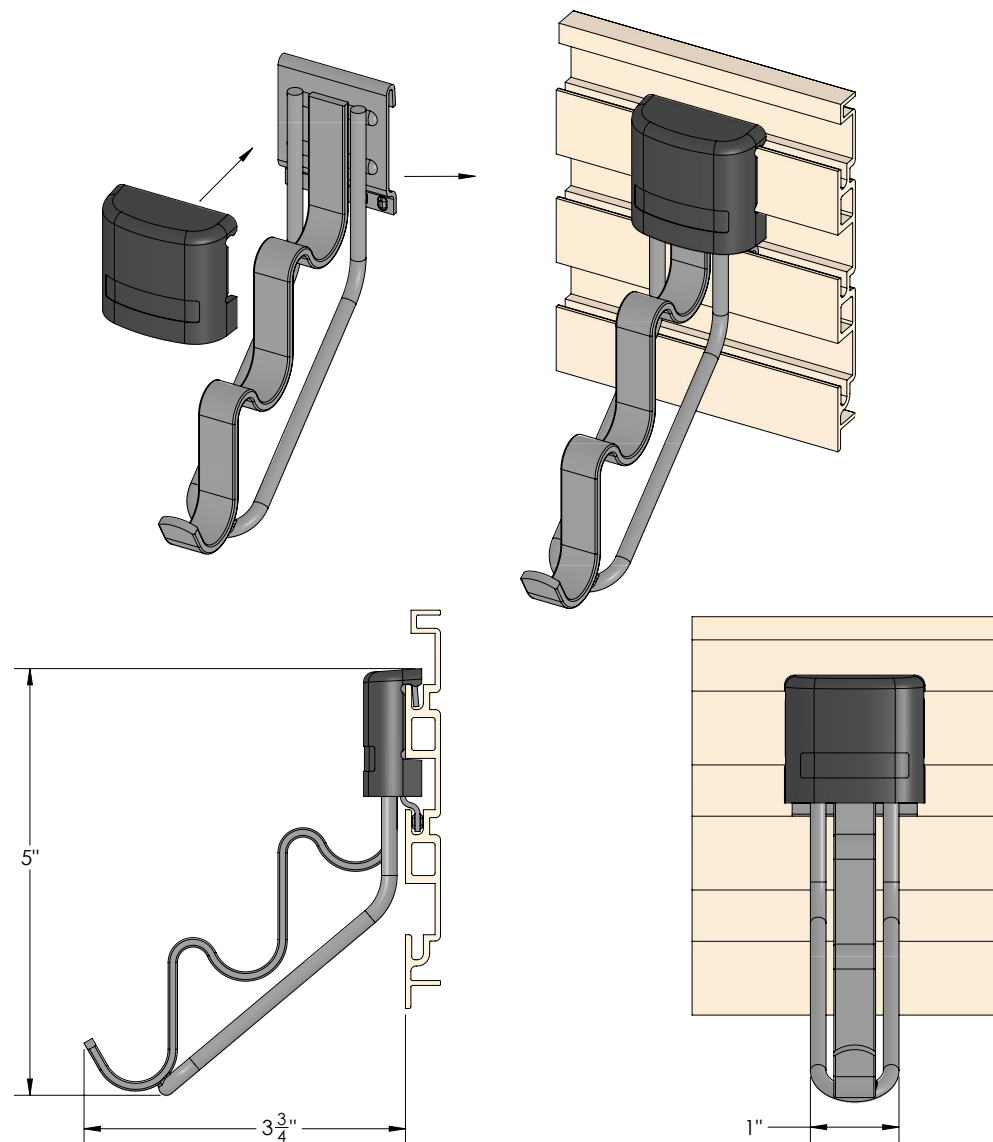

TRACK | CLOSET
valet hook

300.5606.MAL

FEATURES

Designed to store three coat hangers on the track system

The hook neatly spaces out the hangers for easy access and hangs coats parallel to the wall

Useful for hanging shirts in the laundry room

Cover cap secures hook to track

DIMENSIONS

SPECS

VALET HOLDER

300.5606.MAL

+

GRAY COVER CAP

300.5230.MAL

OR

BLACK COVER CAP

300.5230.BLK

FINISH:

OPTIONS

FINISHED PRODUCT