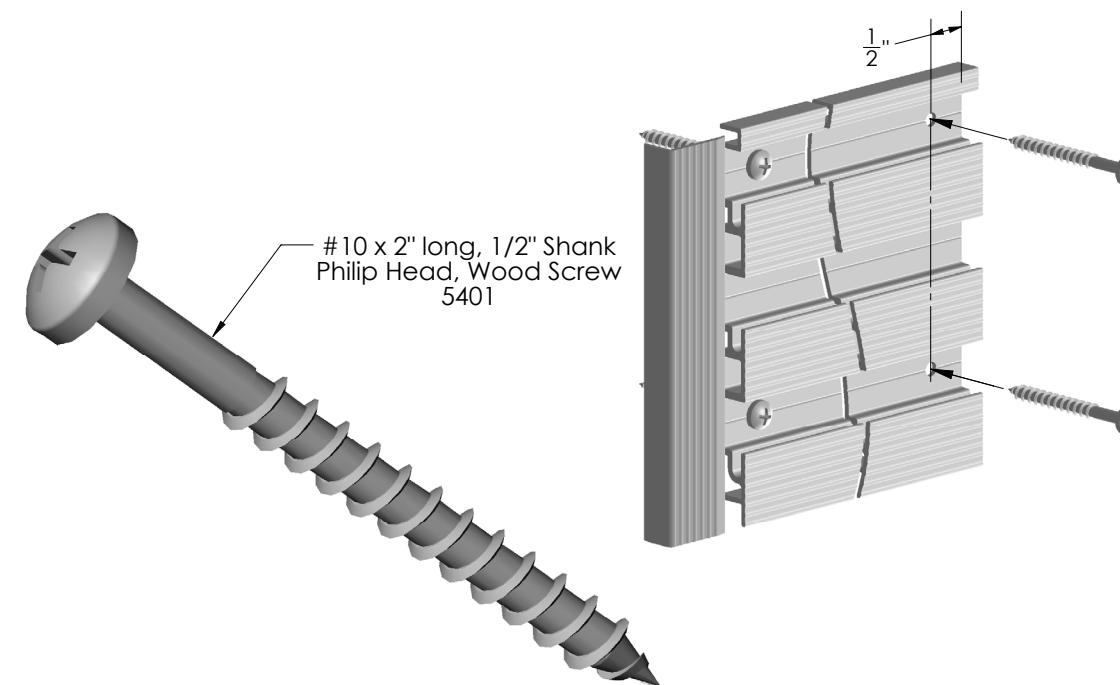

**TRACK SYSTEM**  
painted install screw

300.5401.MAL

**FEATURES**

Designed to mount the Track Panel to the studs, or with anchoring hardware to the wall

Head is painted to blend in with the finish of the Track Panel

**DIMENSIONS**

**SPECS**

300.5401.MAL

**OPTIONS**

**FINISH:**

**FINISHED PRODUCT**