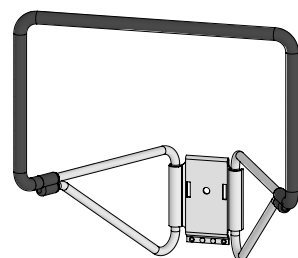

**TRACK | GARAGE**  
hose hook

300.5203.MAL

**FEATURES**

Designed to store hoses of all sizes and lengths

Hole in middle of base allows a screw to be secured into the wall stud if desired

Cover cap secures hook to track & soft protective cover prevents hoses from shifting on the hook

Another solution for extra-long items like lumber or surf boards

**DIMENSIONS**

**SPECS**

HOSE HOOK

300.5203.MAL

BLACK COVER CAP

300.5200.BLK

**FINISH:**