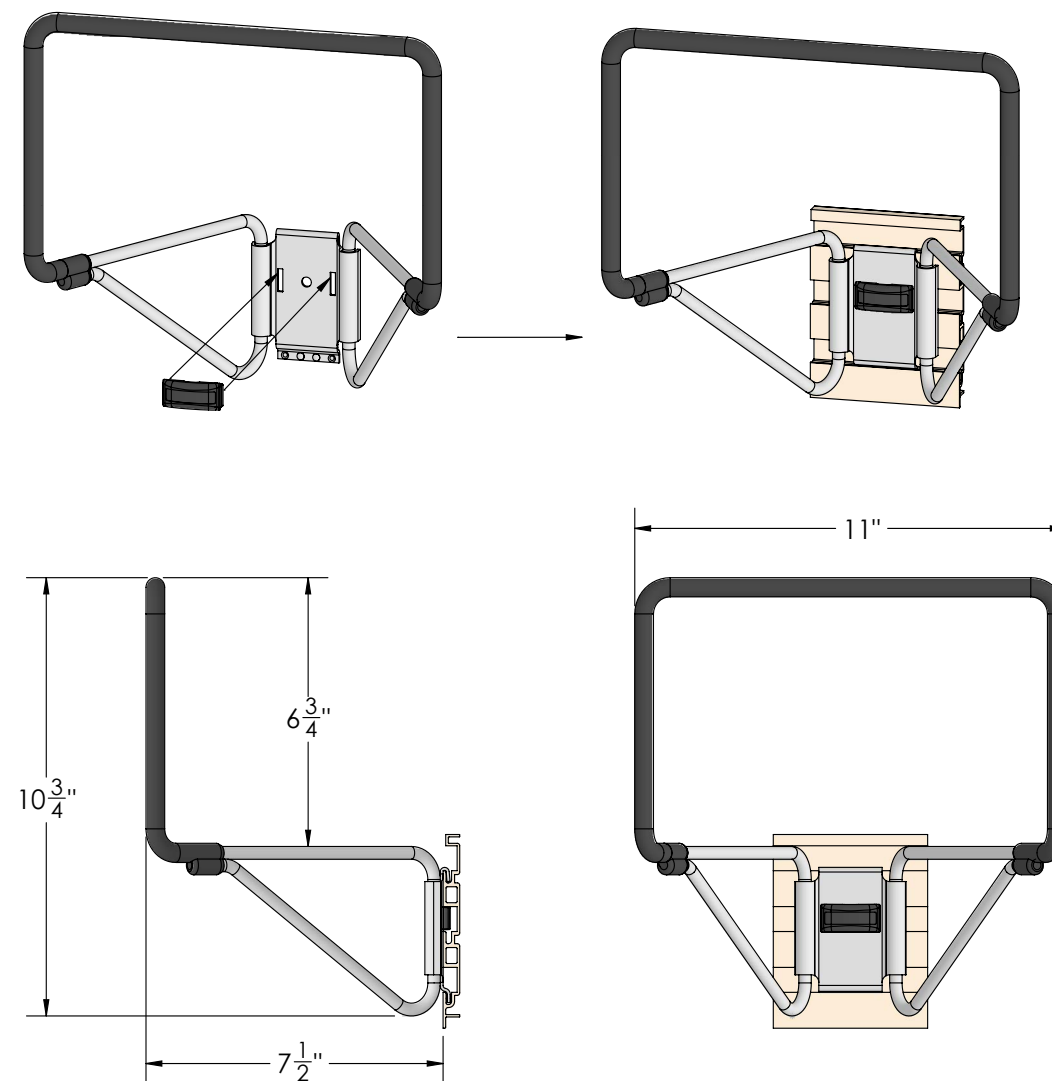

**TRACK | GARAGE**  
hose hook

300.5203.MAL

**FEATURES**

Designed to store hoses of all sizes and lengths

Hole in middle of base allows a screw to be secured into the wall stud if desired

Cover cap secures hook to track & soft protective cover prevents hoses from shifting on the hook

Another solution for extra-long items like lumber or surf boards

**DIMENSIONS**

**SPECS**

HOSE HOOK

300.5203.MAL

BLACK COVER CAP

300.5200.BLK

**FINISH:**