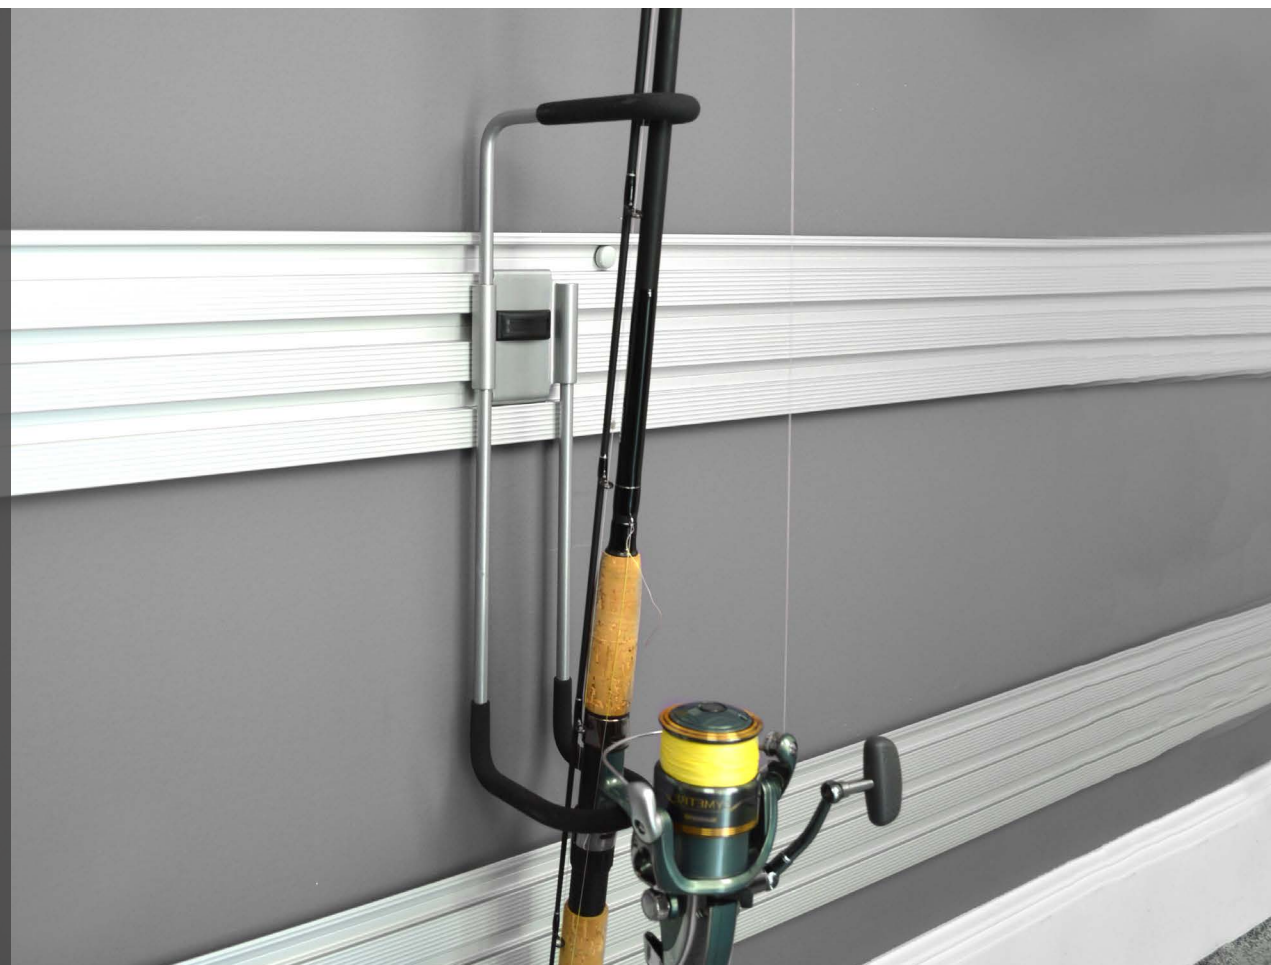

TRACK | GARAGE
fishing rod holder

300.5207.MAL

FEATURES

Designed to store fishing rods and reels vertically

Space-efficient solution that keep rods and reels neatly organized and easy to access

Hole in middle of base allows a screw to be secured into the wall stud if desired

Cover cap secures hook to track & soft protective cover prevents metal contact

DIMENSIONS

SPECS

FISHING ROD HOLDER

300.5207.MAL

BLACK COVER CAP

300.5200.BLK

OPTIONS