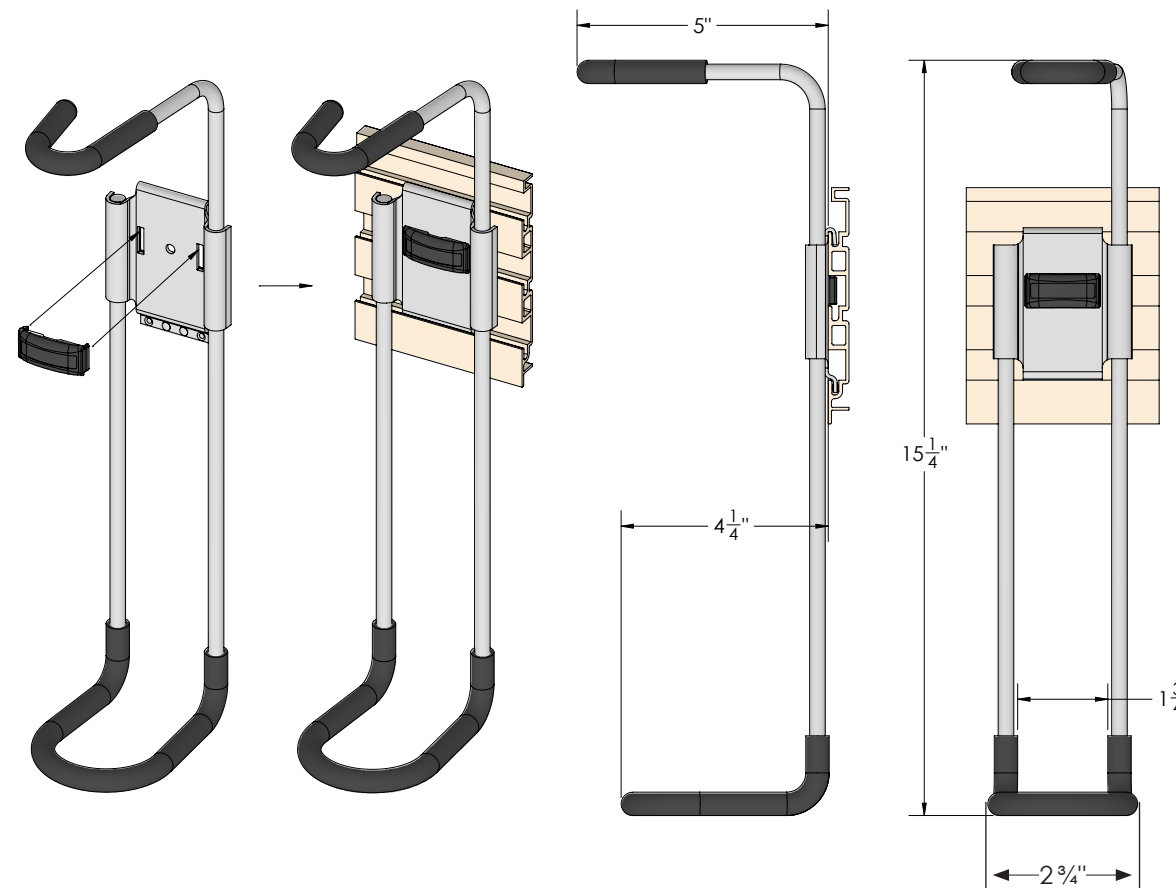

TRACK | GARAGE
fishing rod holder

300.5207.MAL

FEATURES

Designed to store fishing rods and reels vertically

Space-efficient solution that keep rods and reels neatly organized and easy to access

Hole in middle of base allows a screw to be secured into the wall stud if desired

Cover cap secures hook to track & soft protective cover prevents metal contact

DIMENSIONS

SPECS

FISHING ROD HOLDER

300.5207.MAL

BLACK COVER CAP

300.5200.BLK

OPTIONS

FINISH:

FINISHED PRODUCT