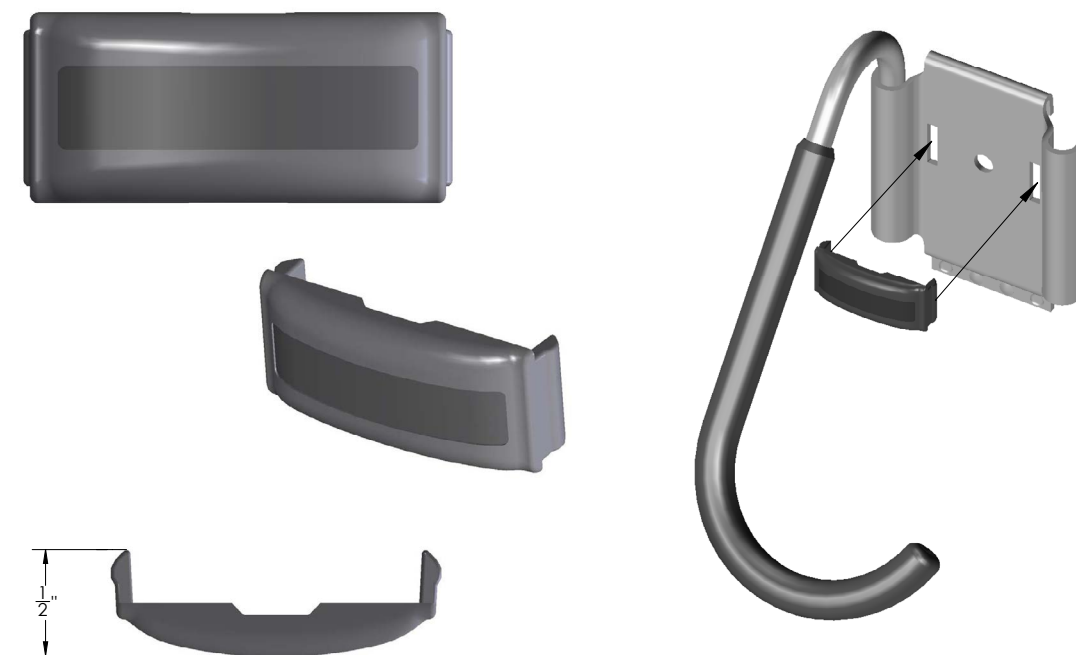

# TRACK SYSTEM

cover cap - heavy duty

300.5200.xxx

## FEATURES

Attaches hook to the track and creates an attractive look

Caps can be custom branded to feature the name or logo-type of your closet shop

## DIMENSIONS