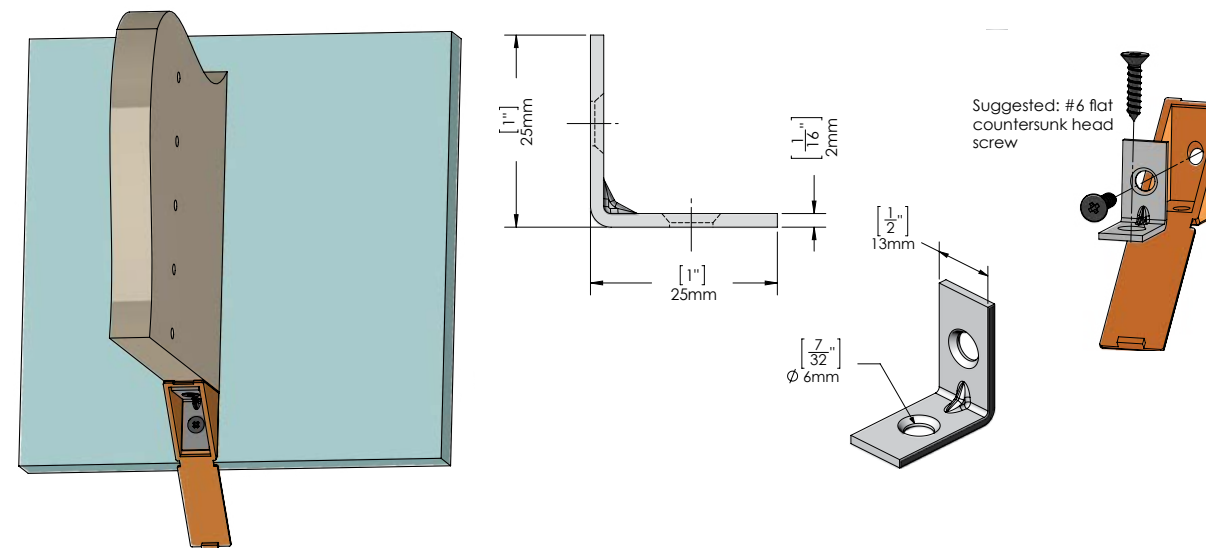

**HARDWARE**  
steel angle L bracket + cover

BRACKET 300.4660  
COVER 300.4661.xxx

**FEATURES**

Secures the bottom edge of the partitions to the wall and provides additional support

L bracket is also useful for toe kicks and crowns

Angle bracket covers hide the hardware for a beautifully finished closet

**DIMENSIONS**

**SPECS**

**BRACKET FINISH:**

**COVER FINISH:**

**OPTIONS**

**FINISHED PRODUCT**

300.4660 + 300.4661.BLK