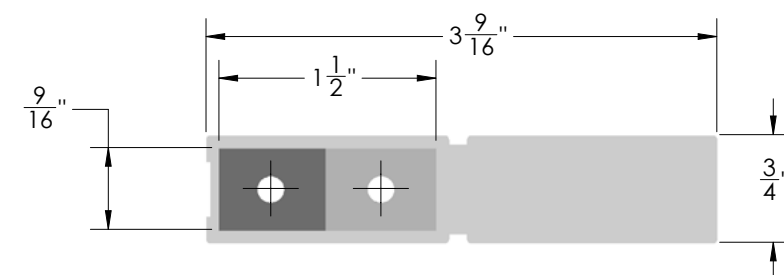

**HARDWARE**  
steel angle L bracket + cover

BRACKET 300.4660  
COVER 300.4661.xxx

**FEATURES**

Secures the bottom edge of the partitions to the wall and provides additional support

L bracket is also useful for toe kicks and crowns

Angle bracket covers hide the hardware for a beautifully finished closet

**DIMENSIONS**

**SPECS**

**BRACKET FINISH:**

**COVER FINISH:**

**OPTIONS**

**FINISHED PRODUCT**

300.4660 + 300.4661.BLK