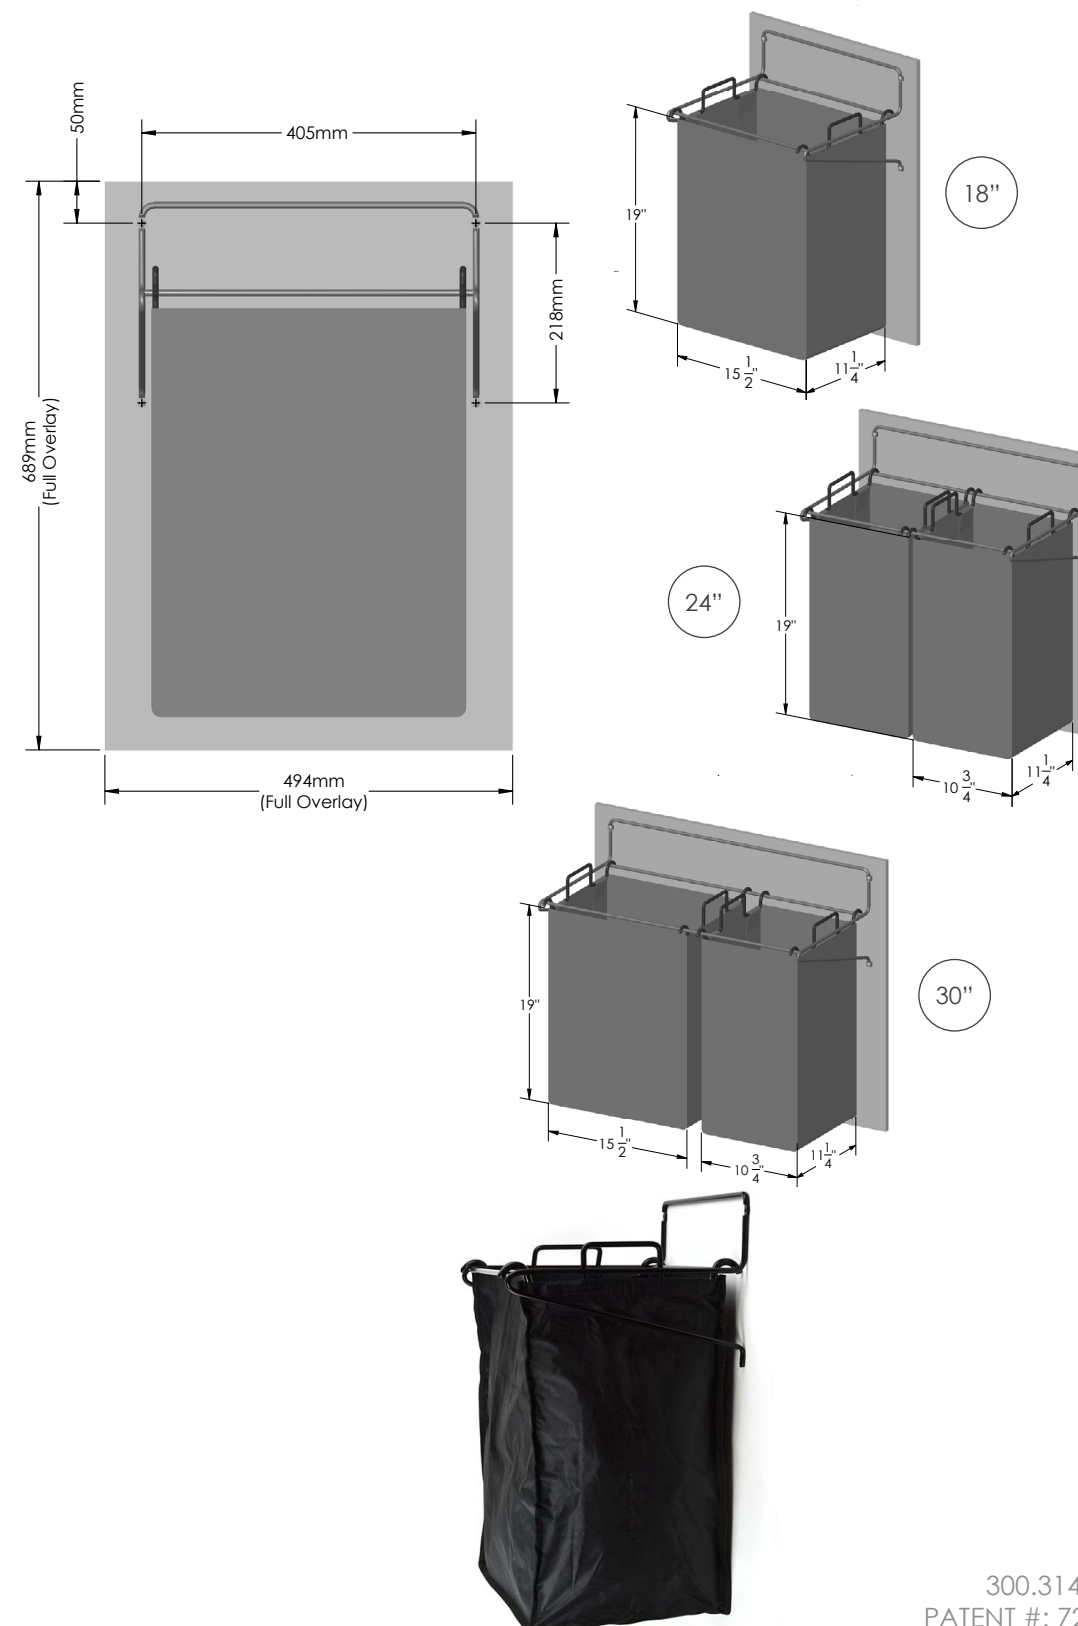

**LAUNDRY**  
tilt-out hamper

300.3144.BLK  
300.3145.BLK  
300.3146.BLK

**FEATURES**

Keep your laundry behind closed doors with this enclosed soft laundry hamper

Designed to mount on the back of a tilt door and allows for quick access

Sort your laundry with ease with the use of the portable hamper bags

**SPECS**

<p>18"</p> <p>300.3144.BLK</p>	<p>24"</p> <p>300.3145.BLK</p>	<p>30"</p> <p>300.3146.BLK</p>
--------------------------------	--------------------------------	--------------------------------

**OPTIONS**

**FINISH:**

**DIMENSIONS**

**FINISHED PRODUCT**

300.3144.MAL  
PATENT #: 7243884