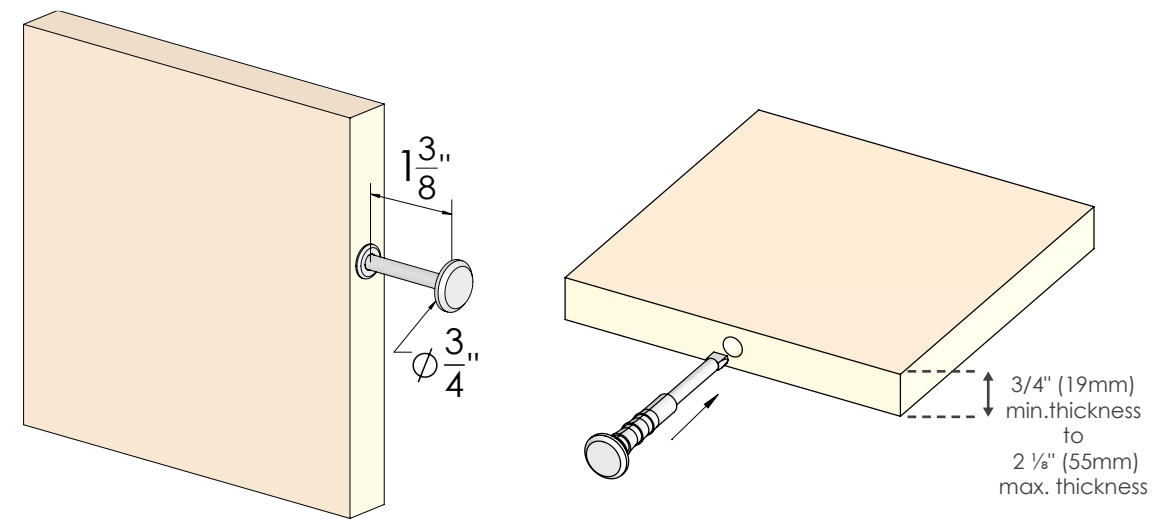

ELITE
valet pin

300.3097.xxx

FEATURES

- Provides a convenient location to hang a shirt or jacket
- Retracts into the closet, keeping it out of the way when not in use
- Designed to hold up to 5lbs
- Suitable for installation into partition or fixed shelf

DIMENSIONS

SPECS

300.3097.^(FINISH).xxx

LENGTH:

1 3/4"

FINISH:

300.3097.MAL

FINISHED PRODUCT