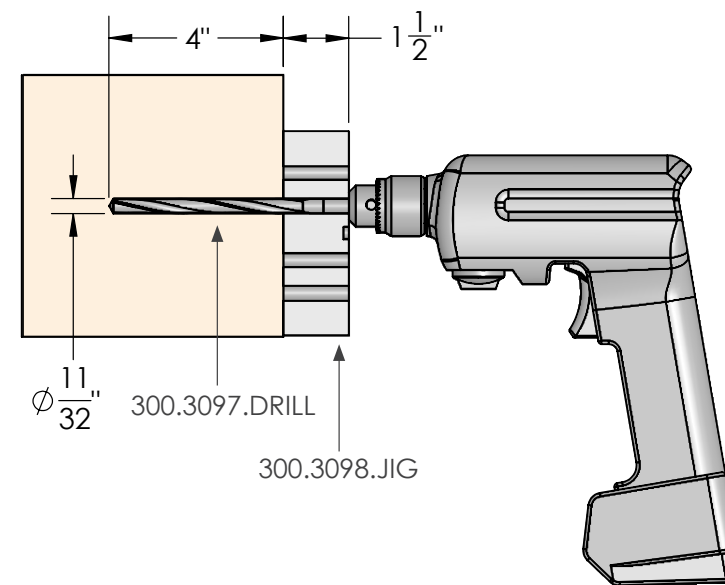

ELITE
valet pin

300.3097.xxx

FEATURES

- Provides a convenient location to hang a shirt or jacket
- Retracts into the closet, keeping it out of the way when not in use
- Designed to hold up to 5lbs
- Suitable for installation into partition or fixed shelf

DIMENSIONS

SPECS

300.3097.^(FINISH).xxx

LENGTH:

1 3/4"

FINISH:

300.3097.MAL

FINISHED PRODUCT