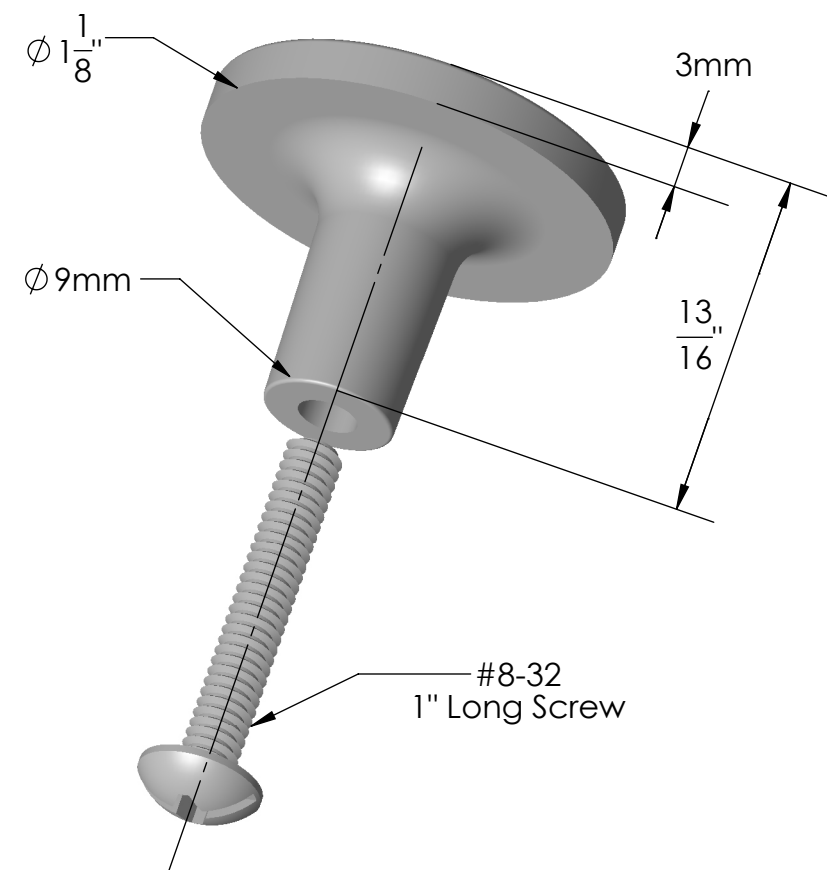

**ELITE**  
round knob

300.3214.xxx

**FEATURES**

Accents drawers and cabinetry with a timeless look

Coordinated in style, finish and quality

**DIMENSIONS**

**SPECS**

300.3214.<sup>[FINISH]</sup>.xxx

**FINISH:**

**OPTIONS**

**FINISHED PRODUCT**

300.3214.MAL