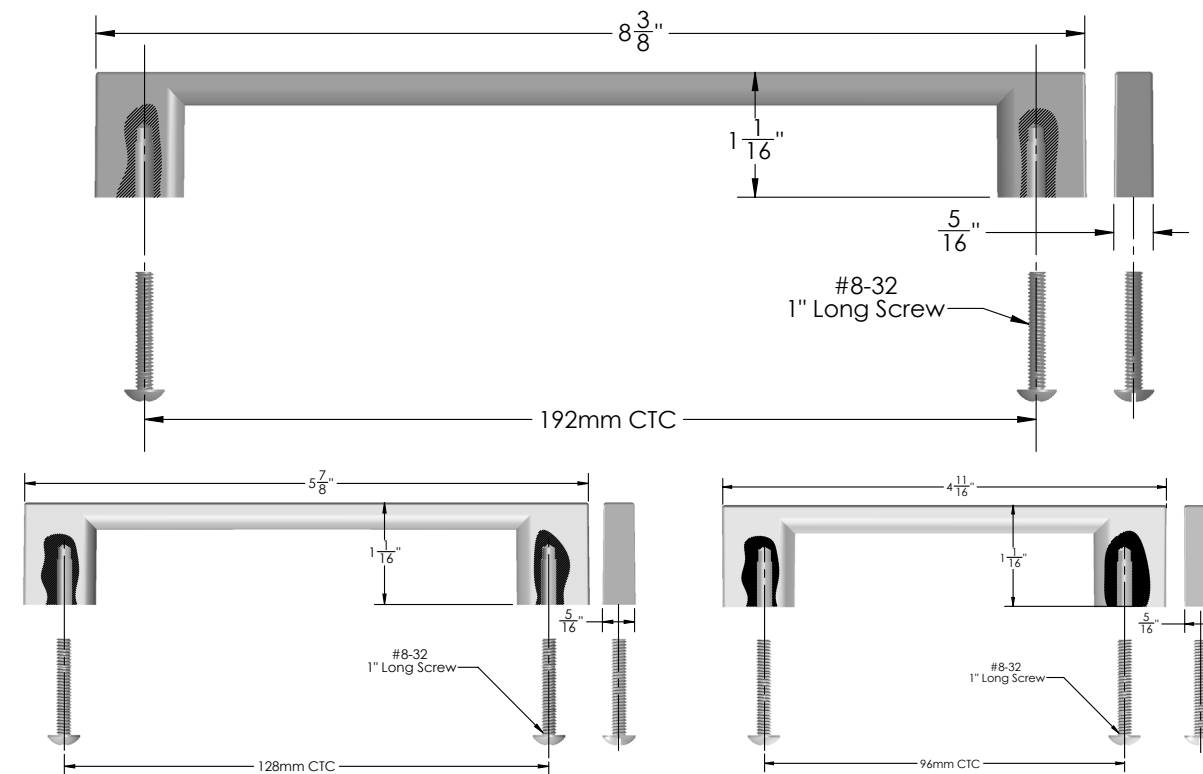

ELITE
handle

300.3215.096.xxx
300.3215.128.xxx
300.3215.192.xxx

FEATURES

Accents drawers and cabinetry with a timeless look

Coordinated in style, finish and quality

Available in three widths to suit a variety of applications

DIMENSIONS

SPECS

300.3215.096.xxx (FINISH)
96mm

300.3215.128.xxx (FINISH)
128mm

300.3215.192.xxx (FINISH)
192mm

OPTIONS

300.3215.128.MAL

FINISHED PRODUCT